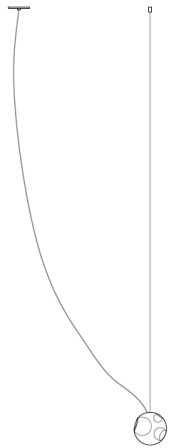

Semi Rigid 28

Description

Suspension lamp designed to be horizontal, meaning that the pendants don't hang directly below, but instead trail off across a space, around a corner or simply deviate from their gravitational directive.

Semi Rigid 28

Dimensions

Pendant size: $\pm \text{Ø}6''1/2$

Extra sculptural cable lengths

- per $137''3/4$ increment, max. $1102''3/8$ for adjustable length

Extra suspension cable length

- per $118''1/8$ increment, max. $728''1/8$.

Pendant

$\pm \text{Ø}6''1/2$

$\text{Ø}4''5/8$

$\text{Ø}4''5/8$

$\text{Ø}1''1/8$

28.1

single pendant
 $\text{Ø}4''5/8$ canopy

28.1 Deep

single pendant
 $\text{Ø}4''5/8$ canopy

28.1m

single pendant
(mini canopy),
 $\text{Ø}1''1/8$ canopy

Specifications

Mounting: Ceiling mounted.

Glass Color: Clear, colour pendant.

Lamp: 1W LED, 2700K, 100lm.