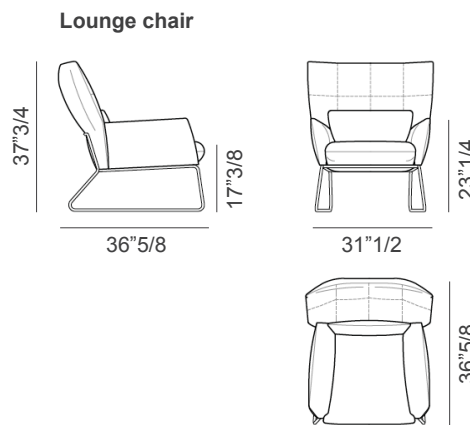

Nikos

Design: Sergio Bicego

Description

Lounge chair with quilted high backrest, upholstered in removable fabric or leather with structure in metal with elastic straps.

The seat, also quilted, is padded in shaped variable density polyurethane foam; layer in mixed down (50% down, 50% polyester fibre) in 100% cotton featherproof fabric inside the armrests; lining in bonded velveteen - polyester fiber.

It comes with a painted metal sled base available in a wide range of finishes. Lumbar cushion available as an optional as well as the Nikos quilted footrest. Made in Italy.

Dimensions

Lounge chair:
31"1/2W x 36"5/8D x 37"3/4H
Seat height: 17"3/8
Armrest height: 23"1/4

Optional lumbar cushion:
19"5/8 x 9"7/8

Optional Nikos footrest:
28"W x 22"D x 16"1/2H

Optional lumbar cushion

Optional footrest