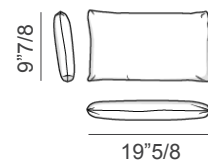

Nikos

Design: Sergio Bicego

Description

Lounge chair with quilted high backrest, upholstered in removable fabric or leather with structure in metal with elastic straps.

The seat, also quilted, is padded in shaped variable density polyurethane foam; layer in mixed down (50% down, 50% polyester fibre) in 100% cotton featherproof fabric inside the armrests; lining in bonded velveteen - polyester fiber.

It comes with a painted metal sled base available in a wide range of finishes. Lumbar cushion available as an optional as well as the Nikos quilted footrest. Made in Italy.

Dimensions

Lounge chair:
31"1/2W x 36"5/8D x 37"3/4H
Seat height: 17"3/8
Armrest height: 23"1/4

Optional lumbar cushion:
19"5/8 x 9"7/8

Optional Nikos footrest:
28"W x 22"D x 16"1/2H

Optional lumbar cushion

Optional footrest