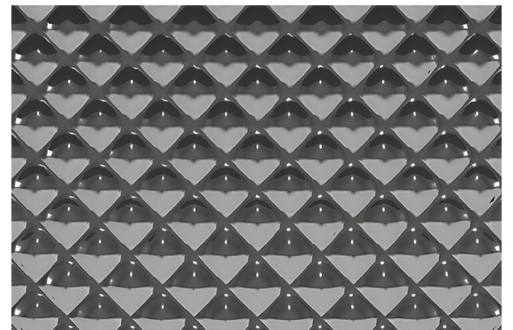

## *Description*

Fixed table with base in mirrored and quilted curved glass and rectangular, shaped or round top available in a wide range of ceramic Marmi finishes. Optional central swiveling tray Lazy Susan. The central base consists of two finely worked plates of quilted mirrored glass, creating a play of soft reflections, in which the surrounding objects and light sources reverberate. The glass is shaped with an unprecedented technique that gives the surface a three-dimensional effect like quilting on fabric. Made in Italy.

Base detail

#### Round top

**F:** Ø55"1/8 x 29"H  
**G:** Ø62"1/8 x 29"H  
 Base is 22"7/8 wide

**A, B**

**C, D**

**E**

**F, G**