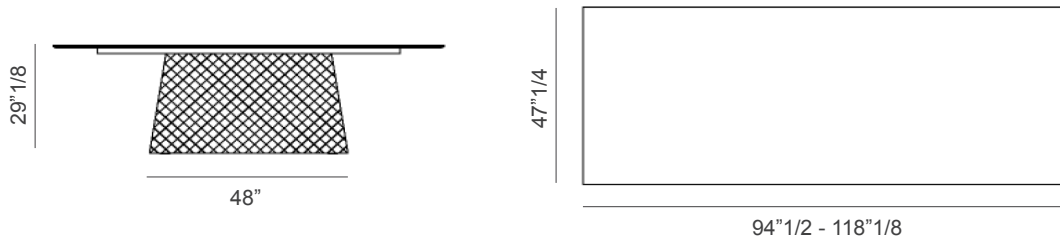

### Dimensions

#### Rectangular top

**A:** 94"1/2W x 47"1/4D x 29"1/8H  
**B:** 118"1/8W x 47"1/4D x 29"1/8H  
 Base is 48" wide

#### Shaped top

**C:** 94"1/2W x 47"1/4D x 29"1/8H  
**D:** 118"1/8W x 47"1/4D x 29"1/8H  
**E:** 126"W x 54"3/8D x 29"1/8H  
 Base is 48" wide

#### Round top

**F:** Ø55"1/8 x 29"H  
**G:** Ø62"1/8 x 29"H  
 Base is 22"7/8 wide

**A, B**

**C, D**

**E**

**F, G**