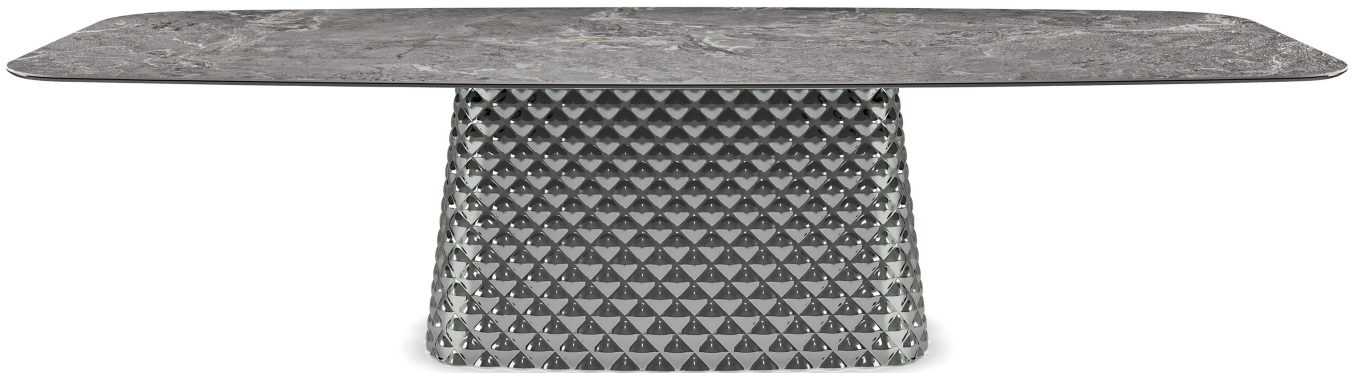

## *Description*

Fixed table with base in mirrored and quilted curved glass and rectangular, shaped or round top available in a wide range of ceramic Marmi finishes. Optional central swiveling tray Lazy Susan. The central base consists of two finely worked plates of quilted mirrored glass, creating a play of soft reflections, in which the surrounding objects and light sources reverberate. The glass is shaped with an unprecedented technique that gives the surface a three-dimensional effect like quilting on fabric. Made in Italy.

Base detail