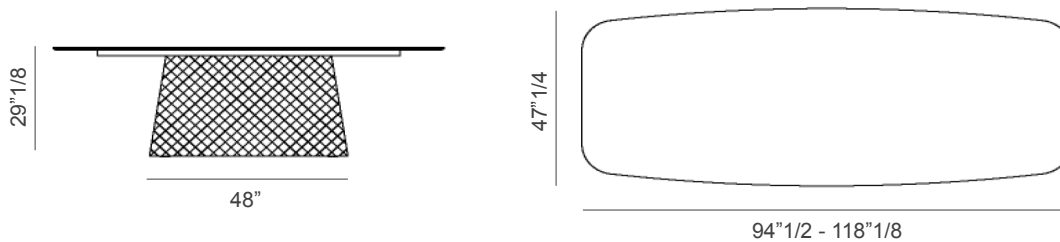

### Dimensions

#### Rectangular top

**A:** 94"1/2W x 47"1/4D x 29"1/8H  
**B:** 118"1/8W x 47"1/4D x 29"1/8H  
 Base is 48" wide

#### Shaped top

**C:** 94"1/2W x 47"1/4D x 29"1/8H  
**D:** 118"1/8W x 47"1/4D x 29"1/8H  
**E:** 126"W x 54"3/8D x 29"1/8H  
 Base is 48" wide

#### Round top

**F:** Ø55"1/8 x 29"H  
**G:** Ø62"1/8 x 29"H  
 Base is 22"7/8 wide

**A, B**

**C, D**

**E**

**F, G**