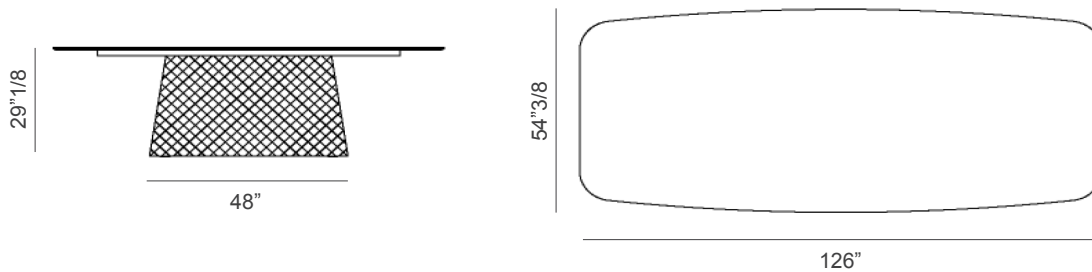

### Dimensions

#### Rectangular top

**A:** 94"1/2W x 47"1/4D x 29"1/8H  
**B:** 118"1/8W x 47"1/4D x 29"1/8H  
 Base is 48" wide

#### Shaped top

**C:** 94"1/2W x 47"1/4D x 29"1/8H  
**D:** 118"1/8W x 47"1/4D x 29"1/8H  
**E:** 126"W x 54"3/8D x 29"1/8H  
 Base is 48" wide

#### Round top

**F:** Ø55"1/8 x 29"H  
**G:** Ø62"1/8 x 29"H  
 Base is 22"7/8 wide

**A, B**

**C, D**

**E**

**F, G**