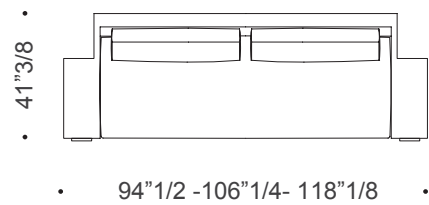

Belle Epoque

Design: Studio Viganò

Description

Modular sofa with wooden structure. Padded back cushions. Plinth in brass finishing. Decorations on the armrests in shiny lacquered wood colors: latte, nero beluga, fumo or henné color surrounded by metal bars in glazed gold finish (Model A). Also available with 2 embedded side tables with wood top matching the decorations (Model B), or with 2 embedded side tables with wood top matching the decorations, including lamps with shade in Ivory pongé fabric and LED bulbs (Model C).
Made in Italy.

Belle Epoque

Dimensions

Model A

- A1: 94"1/2W x 41"3/8D x 29"1/8H
- A2: 106"1/4W x 41"3/8D x 29"1/8H
- A3: 118"1/8W x 41"3/8D x 29"1/8H

Model B

- B1: 98"3/8W x 41"3/8D x 29"1/8H
- B2: 110"1/4W x 41"3/8D x 29"1/8H
- B3: 122"W x 41"3/8D x 29"1/8H

Model C

- C1: 98"3/8W x 41"3/8D x 29"1/8 - 43"1/4H
- C2: 110"1/4 x 41"3/8D x 29"1/8 - 43"1/4H
- C3: 122"W x 41"3/8D x 29"1/8 - 43"1/4H