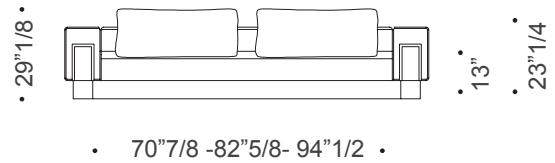

Belle Epoque

Dimensions

Model A

- A1: 94"1/2W x 41"3/8D x 29"1/8H
- A2: 106"1/4W x 41"3/8D x 29"1/8H
- A3: 118"1/8W x 41"3/8D x 29"1/8H

Model B

- B1: 98"3/8W x 41"3/8D x 29"1/8H
- B2: 110"1/4W x 41"3/8D x 29"1/8H
- B3: 122"W x 41"3/8D x 29"1/8H

Model C

- C1: 98"3/8W x 41"3/8D x 29"1/8 - 43"1/4H
- C2: 110"1/4 x 41"3/8D x 29"1/8 - 43"1/4H
- C3: 122"W x 41"3/8D x 29"1/8 - 43"1/4H