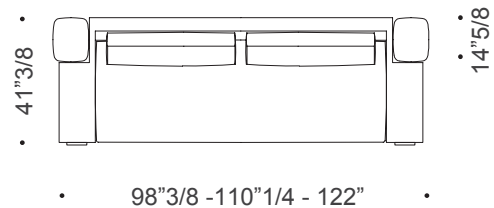

Belle Epoque

Dimensions

Model A

- A1: 94"1/2W x 41"3/8D x 29"1/8H
- A2: 106"1/4W x 41"3/8D x 29"1/8H
- A3: 118"1/8W x 41"3/8D x 29"1/8H

Model B

- B1: 98"3/8W x 41"3/8D x 29"1/8H
- B2: 110"1/4W x 41"3/8D x 29"1/8H
- B3: 122"W x 41"3/8D x 29"1/8H

Model C

- C1: 98"3/8W x 41"3/8D x 29"1/8 - 43"1/4H
- C2: 110"1/4 x 41"3/8D x 29"1/8 - 43"1/4H
- C3: 122"W x 41"3/8D x 29"1/8 - 43"1/4H