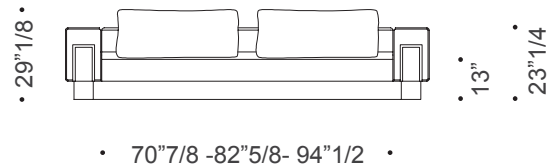

Belle Epoque

Design: Studio Viganò

Description

Modular sofa with wooden structure. Padded back cushions. Plinth in brass finishing. Decorations on the armrests in shiny lacquered wood colors: latte, nero beluga, fumo or henné color surrounded by metal bars in glazed gold finish (Model A). Also available with 2 embedded side tables with wood top matching the decorations (Model B), or with 2 embedded side tables with wood top matching the decorations, including lamps with shade in Ivory pongé fabric and LED bulbs (Model C).
Made in Italy.

Belle Epoque

Dimensions

Model A

- A1: 94"1/2W x 41"3/8D x 29"1/8H
- A2: 106"1/4W x 41"3/8D x 29"1/8H
- A3: 118"1/8W x 41"3/8D x 29"1/8H

Model B

- B1: 98"3/8W x 41"3/8D x 29"1/8H
- B2: 110"1/4W x 41"3/8D x 29"1/8H
- B3: 122"W x 41"3/8D x 29"1/8H

Model C

- C1: 98"3/8W x 41"3/8D x 29"1/8 - 43"1/4H
- C2: 110"1/4 x 41"3/8D x 29"1/8 - 43"1/4H
- C3: 122"W x 41"3/8D x 29"1/8 - 43"1/4H