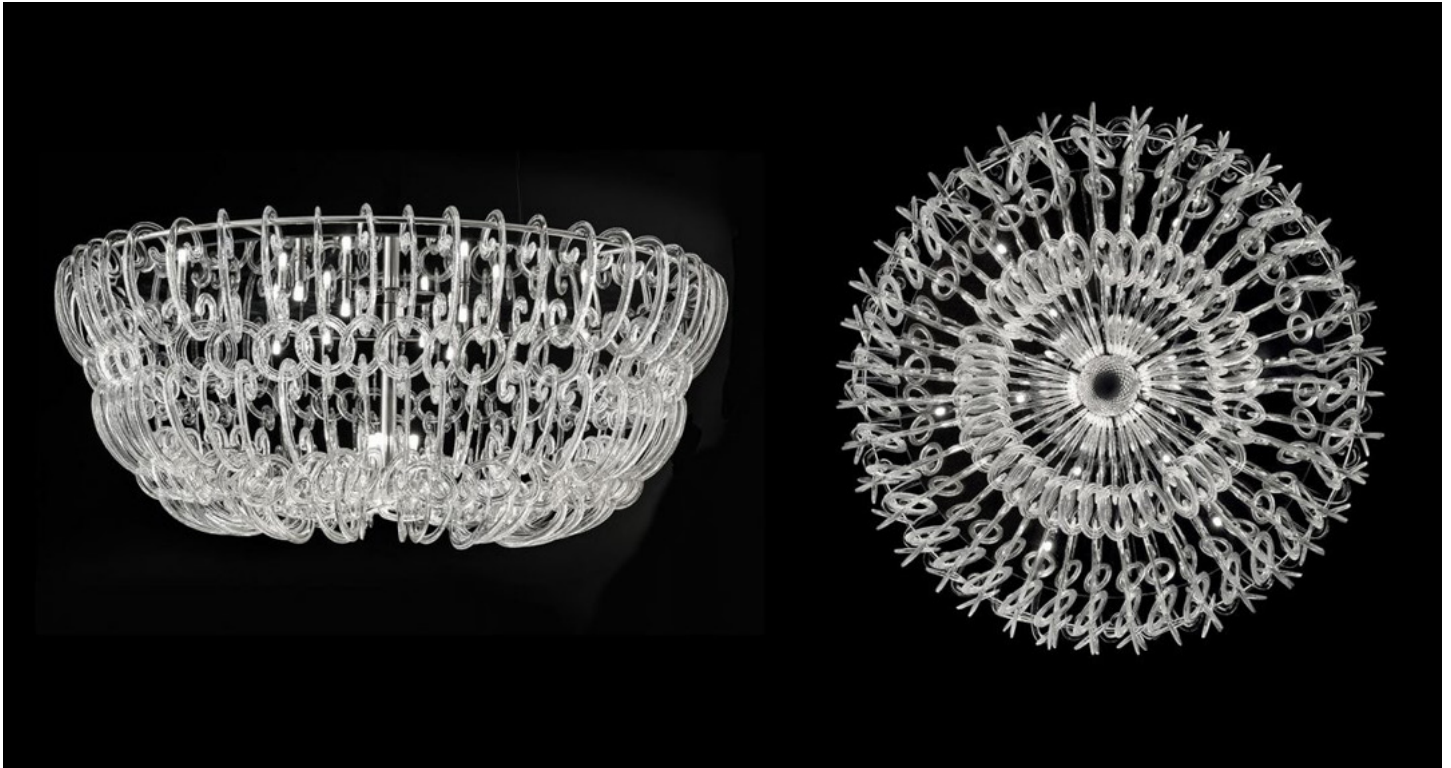

Casanova

Design: Reflex

Description

Ceiling lamp with mirror glass support and shiny metal structure, decorated with transparent Murano glass elements.
LED: 18x 5W G4 12V 2700-3000K.
Made in Italy.

Dimensions

Ø59" x 23"5/8H