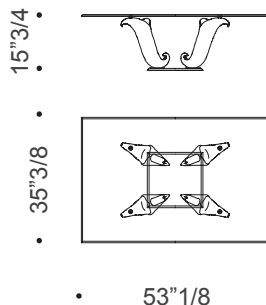

### Description

Coffee table with legs in transparent or gold Murano glass on a plinth in black lacquered glass. Round or rectangular top in 1/2" thick extra-clear glass with 45° bevel. Made in Italy.

### Dimensions

**A:** Ø47"1/4 x 15"3/4H

**B:** 53"1/8W x 35"3/8D x 15"3/4H

**C:** 70"7/8W x 39"3/8D x 15"3/4H

**A** 3 legs

**B** 4 legs

**C** 4 legs