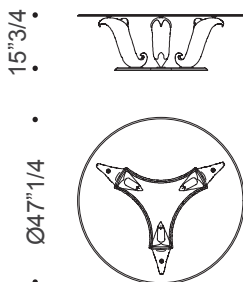

### Description

Coffee table with legs in transparent or gold Murano glass on a plinth in black lacquered glass. Round or rectangular top in 1/2" thick extra-clear glass with 45° bevel. Made in Italy.

### Dimensions

**A:** Ø47"1/4 x 15"3/4H

**B:** 53"1/8W x 35"3/8D x 15"3/4H

**C:** 70"7/8W x 39"3/8D x 15"3/4H

**A** 3 legs

**B** 4 legs

**C** 4 legs