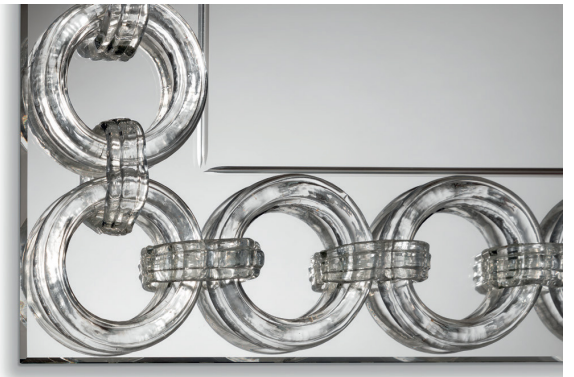

## Casanova

*Design: Reflex*

### *Description*

Rectangular, square or round shaped wall mirror in 1/4" thick extra-clear mirrored glass with engraving at 5"1/8 from the edge and a 45° bevel, decorated with transparent, gold or colored Murano glass rings. A hole for wall-lamp installation can be added on demand. Made in Italy.

### Dimensions

- A: 38"5/8W x 29"1/8H
- B: 48"W x 34"5/8H
- C: 48"W x 48"H
- D: 76"3/4W x 29"1/8H
- E: 76"3/4W x 43"1/4H
- F: Ø47"1/4

A

B

C

D

E

F