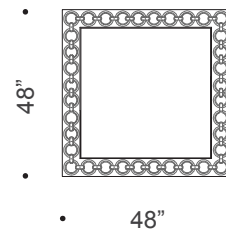

### *Description*

Rectangular, square or round shaped wall mirror in 1/4" thick extra-clear mirrored glass with engraving at 5"1/8 from the edge and a 45° bevel, decorated with transparent, gold or colored Murano glass rings. A hole for wall-lamp installation can be added on demand. Made in Italy.

### Dimensions

- A: 38"5/8W x 29"1/8H
- B: 48"W x 34"5/8H
- C: 48"W x 48"H
- D: 76"3/4W x 29"1/8H
- E: 76"3/4W x 43"1/4H
- F: Ø47"1/4

A

B

C

D

E

F