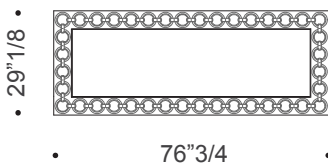

### *Description*

Rectangular, square or round shaped wall mirror in 1/4" thick extra-clear mirrored glass with engraving at 5"1/8 from the edge and a 45° bevel, decorated with transparent, gold or colored Murano glass rings. A hole for wall-lamp installation can be added on demand. Made in Italy.

### Dimensions

- A: 38"5/8W x 29"1/8H
- B: 48"W x 34"5/8H
- C: 48"W x 48"H
- D: 76"3/4W x 29"1/8H
- E: 76"3/4W x 43"1/4H
- F: Ø47"1/4

A

B

C

D

E

F