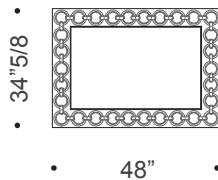

### *Description*

Rectangular, square or round shaped wall mirror in 1/4" thick extra-clear mirrored glass with engraving at 5"1/8 from the edge and a 45° bevel, decorated with transparent, gold or colored Murano glass rings. A hole for wall-lamp installation can be added on demand. Made in Italy.

### Dimensions

- A: 38"5/8W x 29"1/8H
- B: 48"W x 34"5/8H
- C: 48"W x 48"H
- D: 76"3/4W x 29"1/8H
- E: 76"3/4W x 43"1/4H
- F: Ø47"1/4

A

B

C

D

E

F