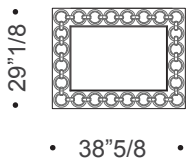

### *Description*

Rectangular, square or round shaped wall mirror in 1/4" thick extra-clear mirrored glass with engraving at 5"1/8 from the edge and a 45° bevel, decorated with transparent, gold or colored Murano glass rings. A hole for wall-lamp installation can be added on demand. Made in Italy.

### Dimensions

- A: 38"5/8W x 29"1/8H
- B: 48"W x 34"5/8H
- C: 48"W x 48"H
- D: 76"3/4W x 29"1/8H
- E: 76"3/4W x 43"1/4H
- F: Ø47"1/4

A

B

C

D

E

F