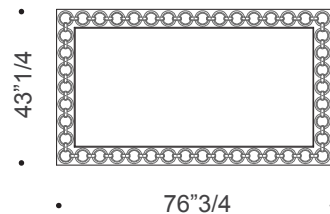

### *Description*

Rectangular, square or round shaped wall mirror in 1/4" thick extra-clear mirrored glass with engraving at 5"1/8 from the edge and a 45° bevel, decorated with transparent, gold or colored Murano glass rings. A hole for wall-lamp installation can be added on demand. Made in Italy.

### Dimensions

- A: 38"5/8W x 29"1/8H
- B: 48"W x 34"5/8H
- C: 48"W x 48"H
- D: 76"3/4W x 29"1/8H
- E: 76"3/4W x 43"1/4H
- F: Ø47"1/4

A

B

C

D

E

F