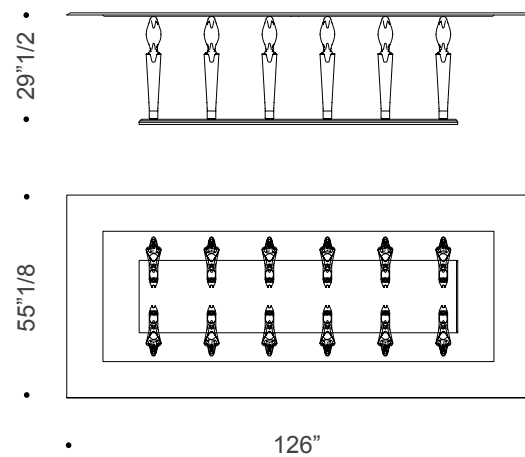

Casanova

Design: Reflex

Description

Dining table with base composed of transparent or gold Murano glass legs and a 1³/₈ thick plinth in black lacquered glass with bullnose bevelled edges. Top in 5/8" thick extra-clear glass with 45° bevel. Top with perimetrical band with Bohème engravings available for size C only. Made in Italy.

Lower top detail

Casanova

Dimensions

A: 118"1/8W x 47"1/4D x 29"1/2H

B: 126"W x 55"1/8D x 29"1/2H

C: 126"W x 55"1/8D x 29"1/2H

A 6 legs

B 8 legs

C 12 legs

Bohème engravings
positioning detail