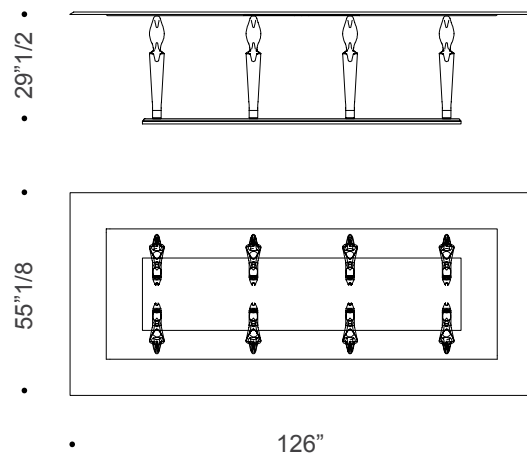

Casanova

Design: Reflex

Description

Dining table with base composed of transparent or gold Murano glass legs and a 1³/₈ thick plinth in black lacquered glass with bullnose bevelled edges. Top in 5/8" thick extra-clear glass with 45° bevel. Top with perimetrical band with Bohème engravings available for size C only. Made in Italy.

Lower top detail

Casanova

Dimensions

A: 118"1/8W x 47"1/4D x 29"1/2H

B: 126"W x 55"1/8D x 29"1/2H

C: 126"W x 55"1/8D x 29"1/2H

A 6 legs

B 8 legs

C 12 legs

Bohème engravings
positioning detail