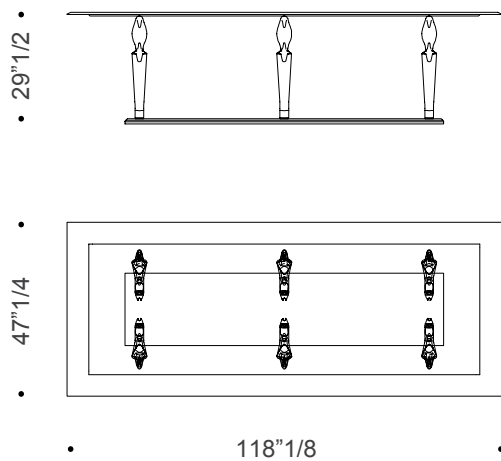

Casanova

Design: Reflex

Description

Dining table with base composed of transparent or gold Murano glass legs and a 1³/₈ thick plinth in black lacquered glass with bullnose bevelled edges. Top in 5/8" thick extra-clear glass with 45° bevel. Top with perimetrical band with Bohème engravings available for size C only. Made in Italy.

Lower top detail

Casanova

Dimensions

A: 118"1/8W x 47"1/4D x 29"1/2H

B: 126"W x 55"1/8D x 29"1/2H

C: 126"W x 55"1/8D x 29"1/2H

A 6 legs

B 8 legs

C 12 legs

Bohème engravings
positioning detail