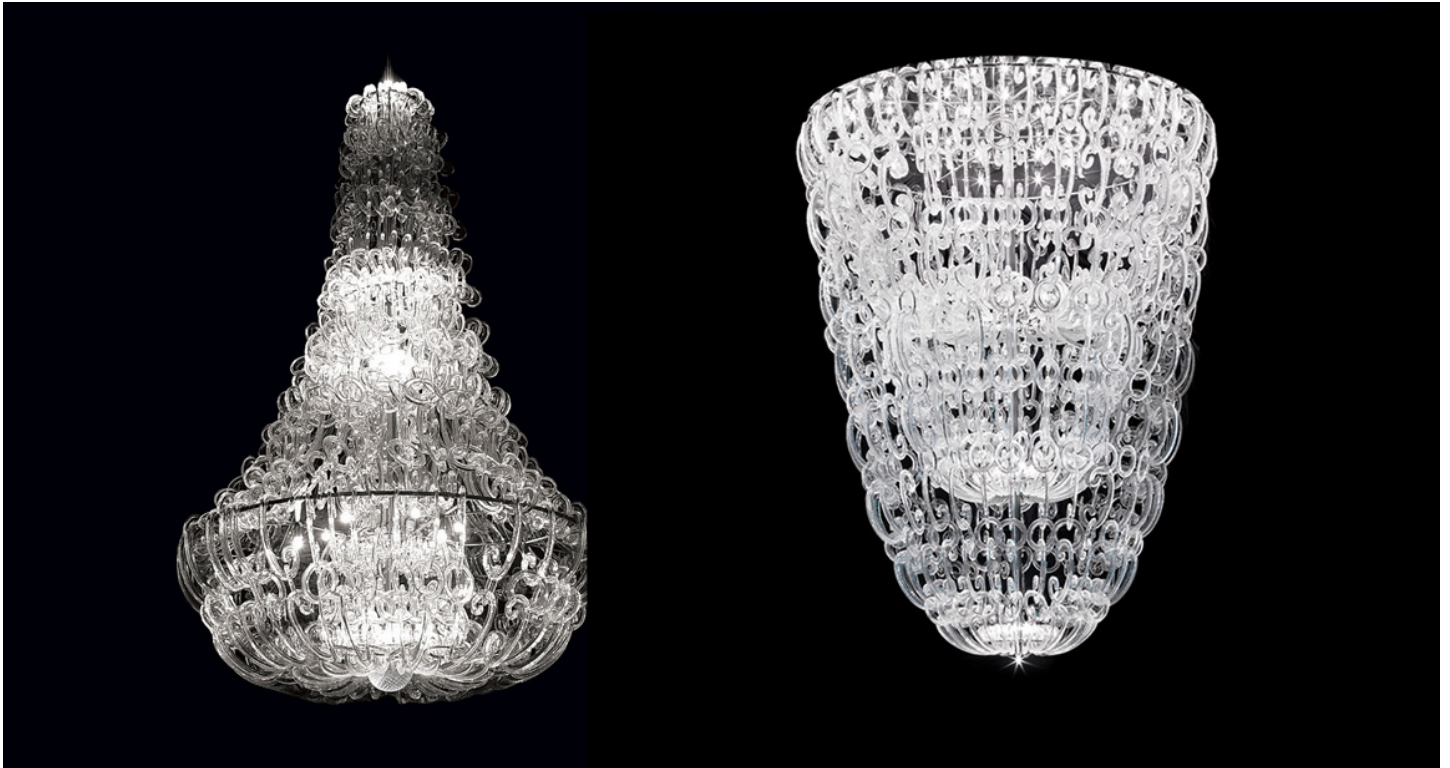

Casanova

Design: Reflex

Description

Suspension lamp with mirror glass support and shiny metal structure, decorated with transparent Murano glass elements.
LED A: 42x 5W G4 12V 2700-3000K
LED B: 30x 5W G4 12V 2700-3000K
Made in Italy.

Dimensions

A: Ø59" x 84"5/8"
B: Ø62"5/8 x 82"5/8"