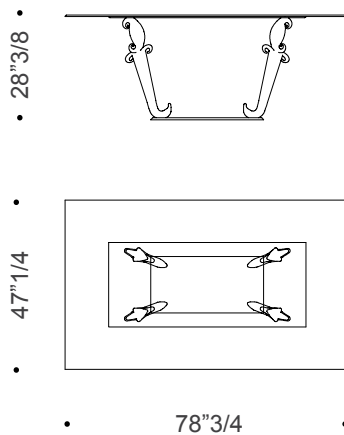

Casanova

Design: Reflex

Description

Dining table with base composed of transparent or gold Murano glass legs and a plinth in black lacquered glass. Round or oval top in 5/8" thick extra-clear glass with 45° bevel or rectangular top in 5/8" thick extra-clear glass with polished edges. Optional top with Diamante engravings and Lazy Susan in 5/8" thick extra-clear mirror glass with 45° bevel and Diamante engravings available for sizes B and C only. Made in Italy.

Casanova

Dimensions

A: Ø63" x 28"3/8H
 B: Ø63" x 28"3/8H
 C: Ø70"7/8 x 28"3/8H

D: 78"3/4W x 47"1/4D x 28"3/8H
 E: 98"3/8W x 47"1/4D x 28"3/8H
 F: 137"3/4W x 59"D x 28"3/8H

A 3 legs

B 5 legs

C 5 legs

45° bevel

D 4 legs

E 4 legs

F 2 bases with 3 legs

polished edges

45° bevel