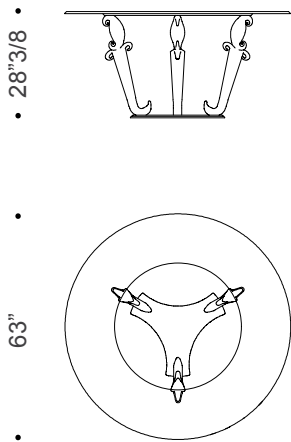

Casanova

Design: Reflex

Description

Dining table with base composed of transparent or gold Murano glass legs and a plinth in black lacquered glass. Round or oval top in 5/8" thick extra-clear glass with 45° bevel or rectangular top in 5/8" thick extra-clear glass with polished edges. Optional top with Diamante engravings and Lazy Susan in 5/8" thick extra-clear mirror glass with 45° bevel and Diamante engravings available for sizes B and C only. Made in Italy.

Casanova

Dimensions

A: Ø63" x 28"3/8H
 B: Ø63" x 28"3/8H
 C: Ø70"7/8 x 28"3/8H

D: 78"3/4W x 47"1/4D x 28"3/8H
 E: 98"3/8W x 47"1/4D x 28"3/8H
 F: 137"3/4W x 59"D x 28"3/8H

A 3 legs

B 5 legs

C 5 legs

45° bevel

D 4 legs

E 4 legs

F 2 bases with 3 legs

polished edges

45° bevel