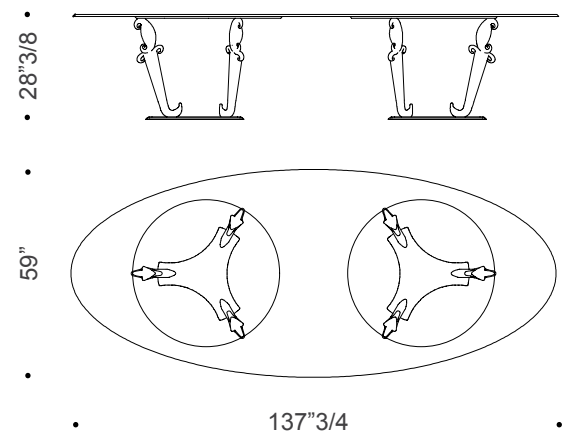

Casanova

Design: Reflex

Description

Dining table with base composed of transparent or gold Murano glass legs and a plinth in black lacquered glass. Round or oval top in 5/8" thick extra-clear glass with 45° bevel or rectangular top in 5/8" thick extra-clear glass with polished edges. Optional top with Diamante engravings and Lazy Susan in 5/8" thick extra-clear mirror glass with 45° bevel and Diamante engravings available for sizes B and C only. Made in Italy.

Casanova

Dimensions

A: Ø63" x 28"3/8H
 B: Ø63" x 28"3/8H
 C: Ø70"7/8 x 28"3/8H

D: 78"3/4W x 47"1/4D x 28"3/8H
 E: 98"3/8W x 47"1/4D x 28"3/8H
 F: 137"3/4W x 59"D x 28"3/8H

A 3 legs

B 5 legs

C 5 legs

45° bevel

D 4 legs

E 4 legs

F 2 bases with 3 legs

polished edges

45° bevel