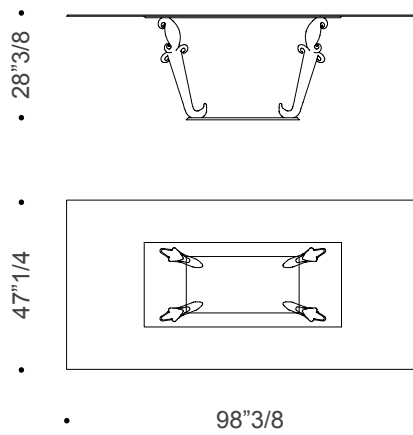

Casanova

Design: Reflex

Description

Dining table with base composed of transparent or gold Murano glass legs and a plinth in black lacquered glass. Round or oval top in 5/8" thick extra-clear glass with 45° bevel or rectangular top in 5/8" thick extra-clear glass with polished edges. Optional top with Diamante engravings and Lazy Susan in 5/8" thick extra-clear mirror glass with 45° bevel and Diamante engravings available for sizes B and C only. Made in Italy.

Casanova

Dimensions

A: Ø63" x 28"3/8H
 B: Ø63" x 28"3/8H
 C: Ø70"7/8 x 28"3/8H

D: 78"3/4W x 47"1/4D x 28"3/8H
 E: 98"3/8W x 47"1/4D x 28"3/8H
 F: 137"3/4W x 59"D x 28"3/8H

A 3 legs

B 5 legs

C 5 legs

45° bevel

D 4 legs

E 4 legs

F 2 bases with 3 legs

polished edges

45° bevel