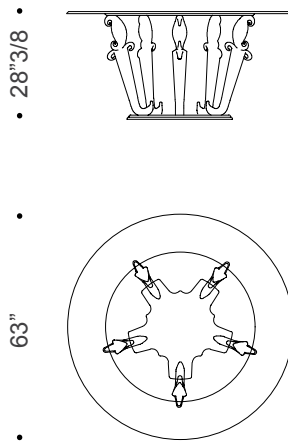

Casanova

Design: Reflex

Description

Dining table with base composed of transparent or gold Murano glass legs and a plinth in black lacquered glass. Round or oval top in 5/8" thick extra-clear glass with 45° bevel or rectangular top in 5/8" thick extra-clear glass with polished edges. Optional top with Diamante engravings and Lazy Susan in 5/8" thick extra-clear mirror glass with 45° bevel and Diamante engravings available for sizes B and C only. Made in Italy.

Casanova

Dimensions

A: Ø63" x 28"3/8H
 B: Ø63" x 28"3/8H
 C: Ø70"7/8 x 28"3/8H

D: 78"3/4W x 47"1/4D x 28"3/8H
 E: 98"3/8W x 47"1/4D x 28"3/8H
 F: 137"3/4W x 59"D x 28"3/8H

A 3 legs

B 5 legs

C 5 legs

45° bevel

D 4 legs

E 4 legs

F 2 bases with 3 legs

polished edges

45° bevel