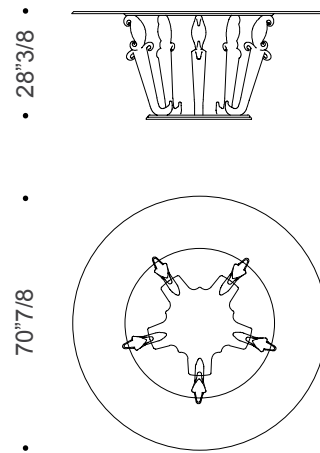

Casanova

Design: Reflex

Description

Dining table with base composed of transparent or gold Murano glass legs and a plinth in black lacquered glass. Round or oval top in 5/8" thick extra-clear glass with 45° bevel or rectangular top in 5/8" thick extra-clear glass with polished edges. Optional top with Diamante engravings and Lazy Susan in 5/8" thick extra-clear mirror glass with 45° bevel and Diamante engravings available for sizes B and C only. Made in Italy.

Casanova

Dimensions

A: Ø63" x 28"3/8H
 B: Ø63" x 28"3/8H
 C: Ø70"7/8 x 28"3/8H

D: 78"3/4W x 47"1/4D x 28"3/8H
 E: 98"3/8W x 47"1/4D x 28"3/8H
 F: 137"3/4W x 59"D x 28"3/8H

A 3 legs

B 5 legs

C 5 legs

45° bevel

D 4 legs

E 4 legs

F 2 bases with 3 legs

polished edges

45° bevel