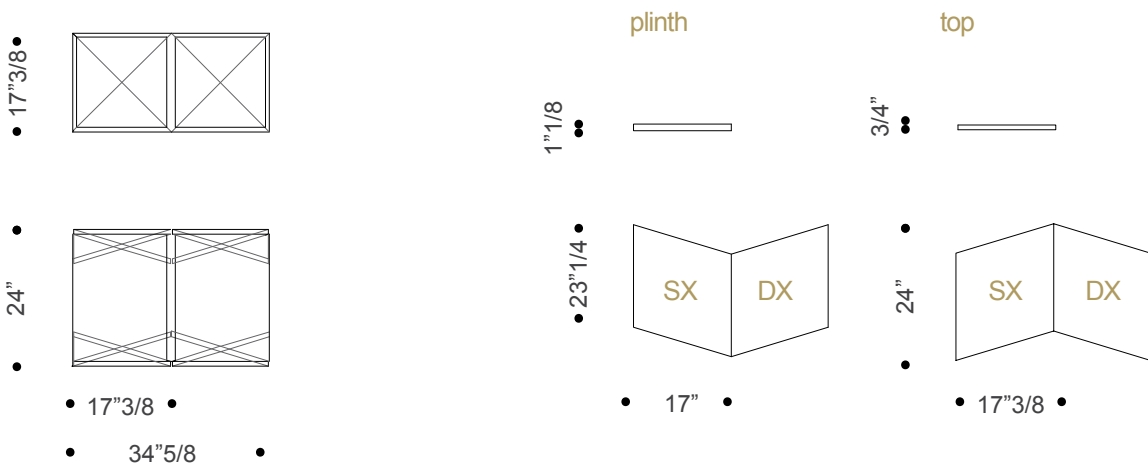

Origami

Design: Reflex

Description

Modular storage unit in wood, available in matt or shiny lacquered finish, satin brass or titanium finishing, Canaletto walnut, silver or gold leaf. Available single-face with door, left or right opening or double-face with double opening. It allows making compositions in various sizes and shapes, hanging or at the floor with plinth and cover top. Made in Italy.

Origami

Dimensions

SINGLE-FACE ELEMENT

DOUBLE-FACE ELEMENT

Origami

Suggested compositions

L dx 69"1/4W x 18"1/2D x 52"H

Base dx 86"5/8W x 18"1/2D x 34"5/8H

Origami

Papillon 104"W x 18"1/2D x 69"1/4H

Quadro 104"W x 18"1/2D x 69"1/4H

Origami

Doppia elle 104"W x 18"1/2D x 69"1/4H