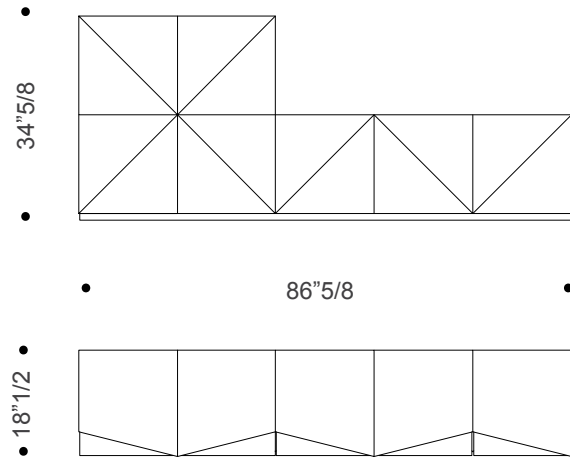

Origami

Design: Reflex

Description

Modular storage unit in wood, available in matt or shiny lacquered finish, satin brass or titanium finishing, Canaletto walnut, silver or gold leaf. Available single-face with door, left or right opening or double-face with double opening. It allows making compositions in various sizes and shapes, hanging or at the floor with plinth and cover top. Made in Italy.

Origami

Dimensions

SINGLE-FACE ELEMENT

DOUBLE-FACE ELEMENT

Origami

Suggested compositions

L dx 69"1/4W x 18"1/2D x 52"H

Base dx 86"5/8W x 18"1/2D x 34"5/8H

Origami

Papillon 104"W x 18"1/2D x 69"1/4H

Quadro 104"W x 18"1/2D x 69"1/4H

Origami

Doppia elle 104"W x 18"1/2D x 69"1/4H