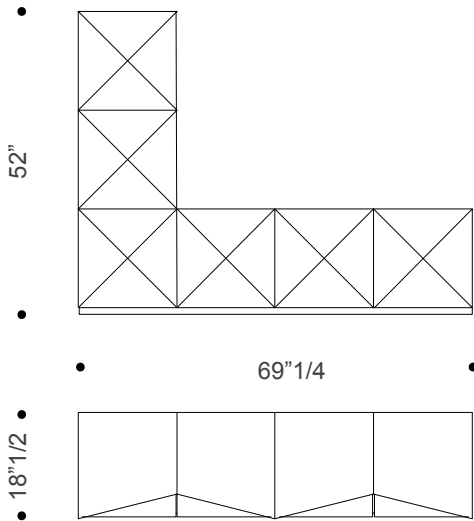

Origami

Design: Reflex

Description

Modular storage unit in wood, available in matt or shiny lacquered finish, satin brass or titanium finishing, Canaletto walnut, silver or gold leaf. Available single-face with door, left or right opening or double-face with double opening. It allows making compositions in various sizes and shapes, hanging or at the floor with plinth and cover top. Made in Italy.

Origami

Dimensions

SINGLE-FACE ELEMENT

DOUBLE-FACE ELEMENT

Origami

Suggested compositions

L dx 69"1/4W x 18"1/2D x 52"H

Base dx 86"5/8W x 18"1/2D x 34"5/8H

Origami

Papillon 104"W x 18"1/2D x 69"1/4H

Quadro 104"W x 18"1/2D x 69"1/4H

Origami

Doppia elle 104"W x 18"1/2D x 69"1/4H