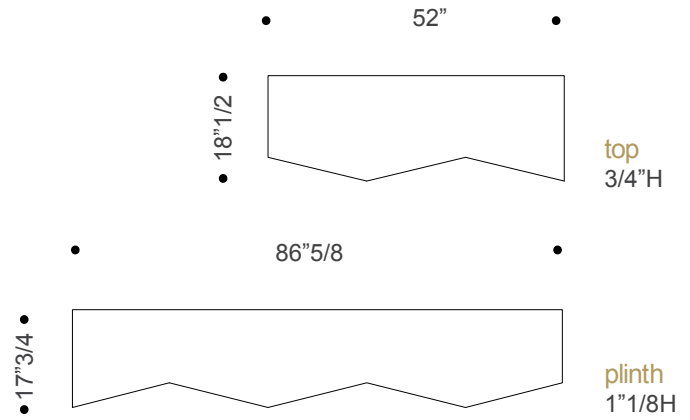

Origami

Dimensions

SINGLE-FACE ELEMENT

DOUBLE-FACE ELEMENT

Origami

Suggested compositions

L dx 69"1/4W x 18"1/2D x 52"H

Base dx 86"5/8W x 18"1/2D x 34"5/8H

Origami

Papillon 104"W x 18"1/2D x 69"1/4H

Quadro 104"W x 18"1/2D x 69"1/4H

Origami

Doppia elle 104"W x 18"1/2D x 69"1/4H