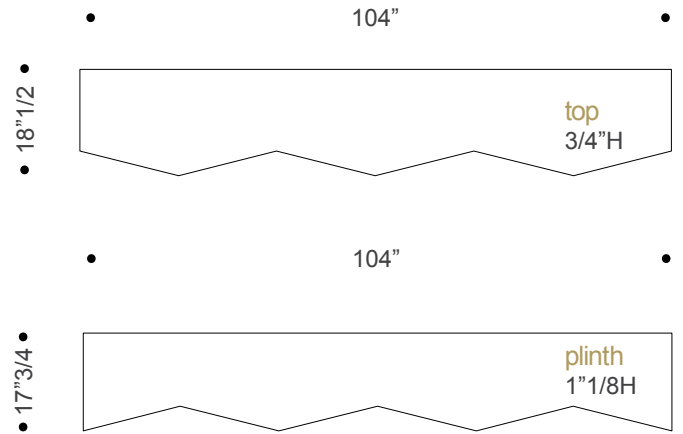

Origami

Dimensions

SINGLE-FACE ELEMENT

DOUBLE-FACE ELEMENT

Origami

Suggested compositions

L dx 69"1/4W x 18"1/2D x 52"H

Base dx 86"5/8W x 18"1/2D x 34"5/8H

Origami

Papillon 104"W x 18"1/2D x 69"1/4H

Quadro 104"W x 18"1/2D x 69"1/4H

Origami

Doppia elle 104"W x 18"1/2D x 69"1/4H