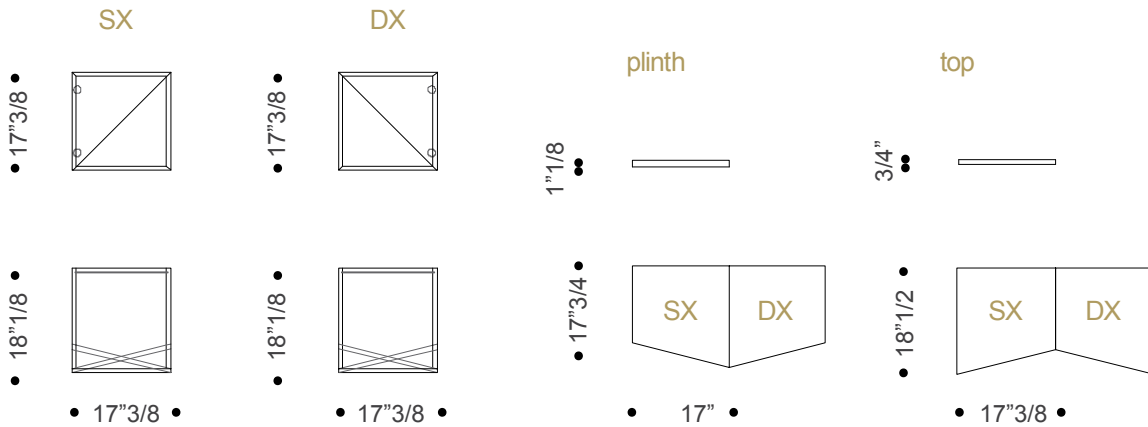

Origami

Design: Reflex

Description

Modular storage unit in wood, available in matt or shiny lacquered finish, satin brass or titanium finishing, Canaletto walnut, silver or gold leaf. Available single-face with door, left or right opening or double-face with double opening. It allows making compositions in various sizes and shapes, hanging or at the floor with plinth and cover top. Made in Italy.

Origami

Dimensions

SINGLE-FACE ELEMENT

DOUBLE-FACE ELEMENT

Origami

Suggested compositions

L dx 69"1/4W x 18"1/2D x 52"H

Base dx 86"5/8W x 18"1/2D x 34"5/8H

Origami

Papillon 104"W x 18"1/2D x 69"1/4H

Quadro 104"W x 18"1/2D x 69"1/4H

Origami

Doppia elle 104"W x 18"1/2D x 69"1/4H