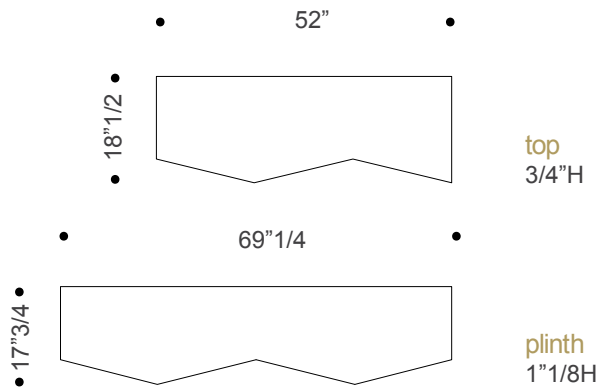

Origami

Dimensions

SINGLE-FACE ELEMENT

DOUBLE-FACE ELEMENT

Origami

Suggested compositions

L dx 69"1/4W x 18"1/2D x 52"H

Base dx 86"5/8W x 18"1/2D x 34"5/8H

Origami

Papillon 104"W x 18"1/2D x 69"1/4H

Quadro 104"W x 18"1/2D x 69"1/4H

Origami

Doppia elle 104"W x 18"1/2D x 69"1/4H