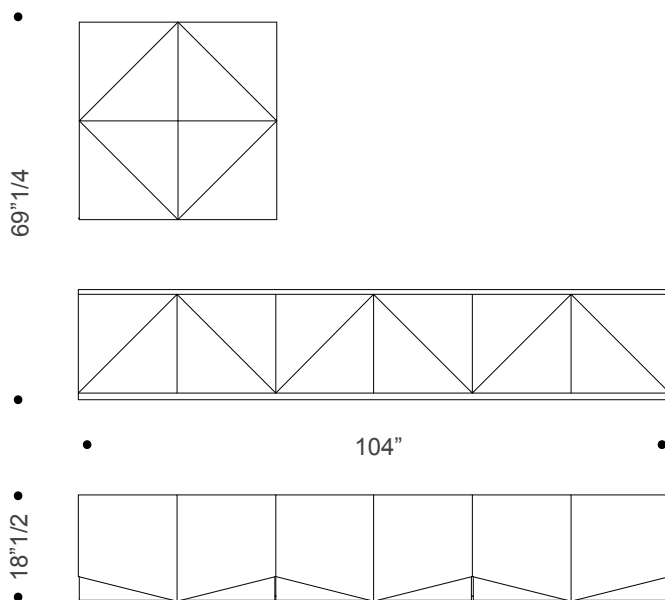

Origami

Design: Reflex

Description

Modular storage unit in wood, available in matt or shiny lacquered finish, satin brass or titanium finishing, Canaletto walnut, silver or gold leaf. Available single-face with door, left or right opening or double-face with double opening. It allows making compositions in various sizes and shapes, hanging or at the floor with plinth and cover top. Made in Italy.

Origami

Dimensions

SINGLE-FACE ELEMENT

DOUBLE-FACE ELEMENT

Origami

Suggested compositions

L dx 69"1/4W x 18"1/2D x 52"H

Base dx 86"5/8W x 18"1/2D x 34"5/8H

Origami

Papillon 104"W x 18"1/2D x 69"1/4H

Quadro 104"W x 18"1/2D x 69"1/4H

Origami

Doppia elle 104"W x 18"1/2D x 69"1/4H