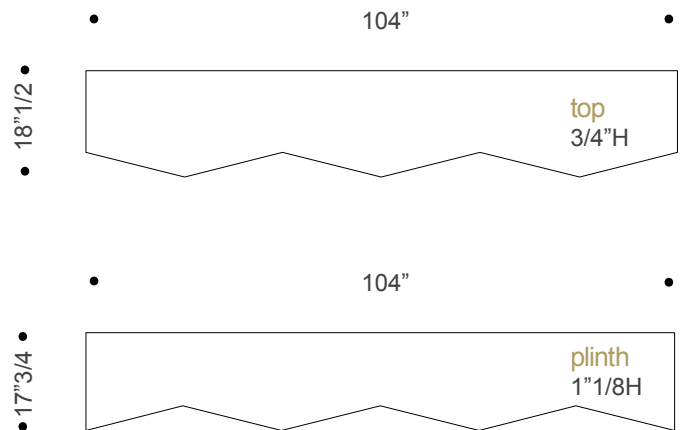

Origami

Dimensions

SINGLE-FACE ELEMENT

DOUBLE-FACE ELEMENT

Origami

Suggested compositions

L dx 69"1/4W x 18"1/2D x 52"H

Base dx 86"5/8W x 18"1/2D x 34"5/8H

Origami

Papillon 104"W x 18"1/2D x 69"1/4H

Quadro 104"W x 18"1/2D x 69"1/4H

Origami

Doppia elle 104"W x 18"1/2D x 69"1/4H