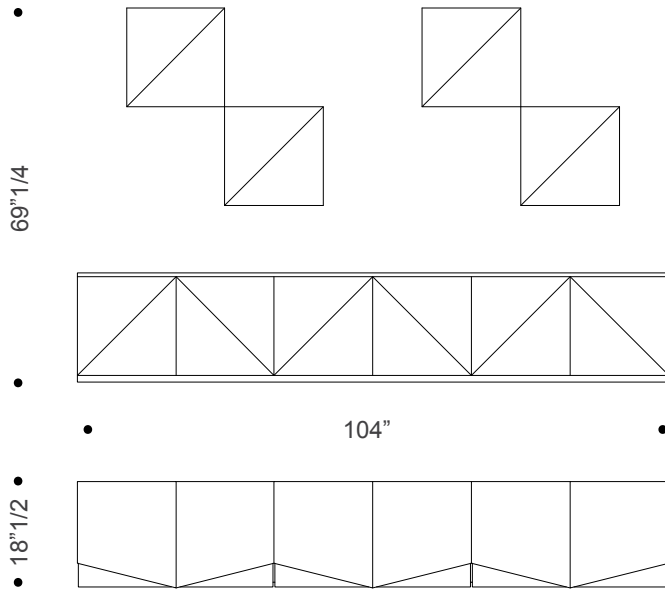

Origami

Design: Reflex

Description

Modular storage unit in wood, available in matt or shiny lacquered finish, satin brass or titanium finishing, Canaletto walnut, silver or gold leaf. Available single-face with door, left or right opening or double-face with double opening. It allows making compositions in various sizes and shapes, hanging or at the floor with plinth and cover top. Made in Italy.

Origami

Dimensions

SINGLE-FACE ELEMENT

DOUBLE-FACE ELEMENT

Origami

Suggested compositions

L dx 69"1/4W x 18"1/2D x 52"H

Base dx 86"5/8W x 18"1/2D x 34"5/8H

Origami

Papillon 104"W x 18"1/2D x 69"1/4H

Quadro 104"W x 18"1/2D x 69"1/4H

Origami

Doppia elle 104"W x 18"1/2D x 69"1/4H