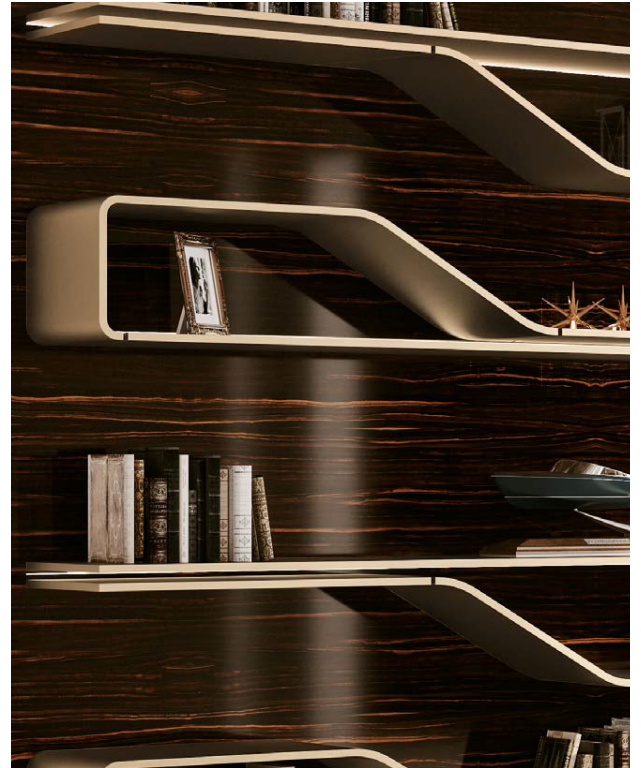

Segno

Design: Pininfarina

Description

Bookcase composed of 4 wooden panels with curved shelves available in various finishes. LED lighting with touch system included. Made in Italy.

Dimensions

74"3/4W x 14"1/8D x 86"5/8H