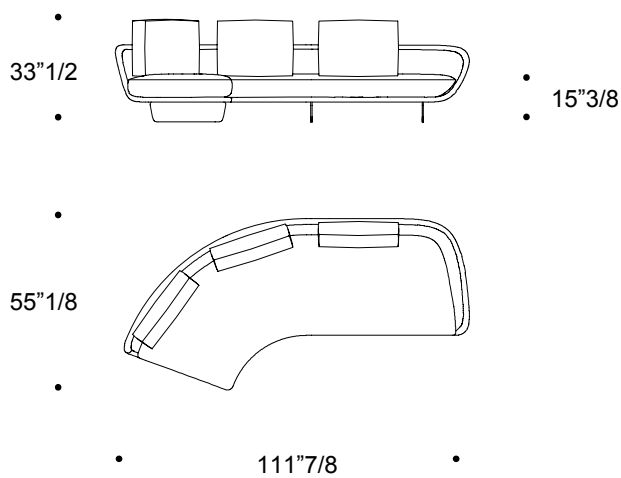

Segno

Dimensions

A: 82"5/8W x 37"3/4D x 25"5/8 - 33"1/2H

B: 102"3/8W x 37"3/4D x 25"5/8 - 33"1/2H

A

DX

SX

B

STANDARD CUSHIONS

SMALL CUSHIONS

Segno

Dimensions

C: 111"7/8W x 55"1/8D x 25"5/8 - 33"1/2H

D: 157"1/2W x 55"1/8D x 25"5/8 - 33"1/2H

C

DX