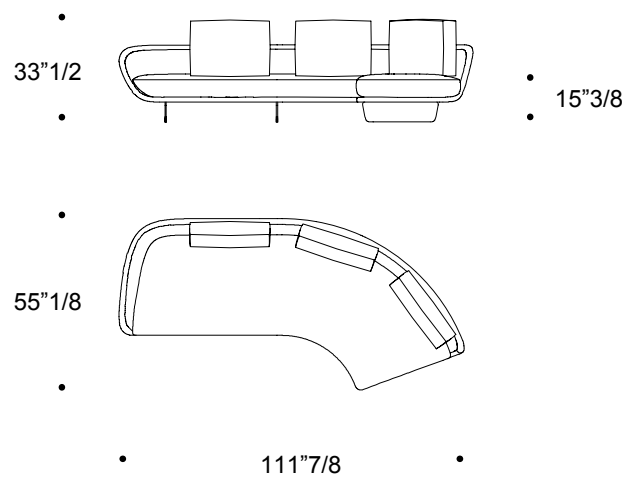

Segno

Dimensions

C: 111"7/8W x 55"1/8D x 25"5/8 - 33"1/2H

D: 157"1/2W x 55"1/8D x 25"5/8 - 33"1/2H

C

DX

SX

D