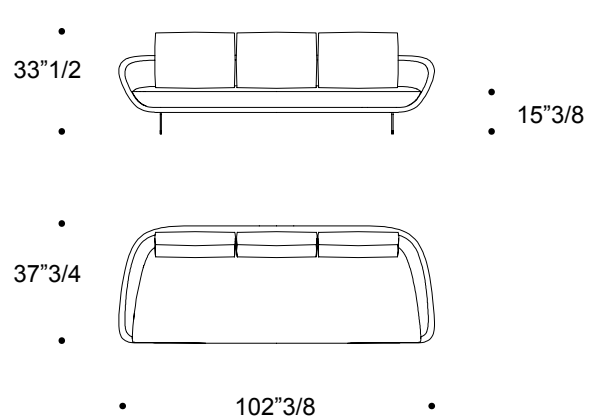

Segno

Dimensions

A: 82"5/8W x 37"3/4D x 25"5/8 - 33"1/2H

B: 102"3/8W x 37"3/4D x 25"5/8 - 33"1/2H

A

DX

SX

B

STANDARD CUSHIONS

SMALL CUSHIONS

Segno

Dimensions

C: 111"7/8W x 55"1/8D x 25"5/8 - 33"1/2H

D: 157"1/2W x 55"1/8D x 25"5/8 - 33"1/2H

C

DX