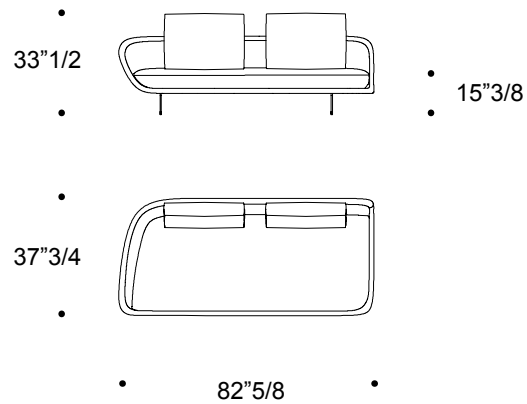

Segno

Dimensions

A: 82"5/8W x 37"3/4D x 25"5/8 - 33"1/2H

B: 102"3/8W x 37"3/4D x 25"5/8 - 33"1/2H

A

DX

SX

B

STANDARD CUSHIONS

SMALL CUSHIONS

Segno

Dimensions

C: 111"7/8W x 55"1/8D x 25"5/8 - 33"1/2H

D: 157"1/2W x 55"1/8D x 25"5/8 - 33"1/2H

C

DX