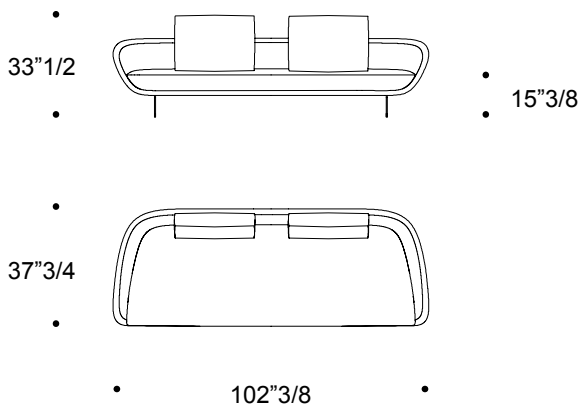

Segno

Dimensions

A: 82"5/8W x 37"3/4D x 25"5/8 - 33"1/2H

B: 102"3/8W x 37"3/4D x 25"5/8 - 33"1/2H

A

DX

SX

B

STANDARD CUSHIONS

SMALL CUSHIONS

Segno

Dimensions

C: 111"7/8W x 55"1/8D x 25"5/8 - 33"1/2H

D: 157"1/2W x 55"1/8D x 25"5/8 - 33"1/2H

C

DX