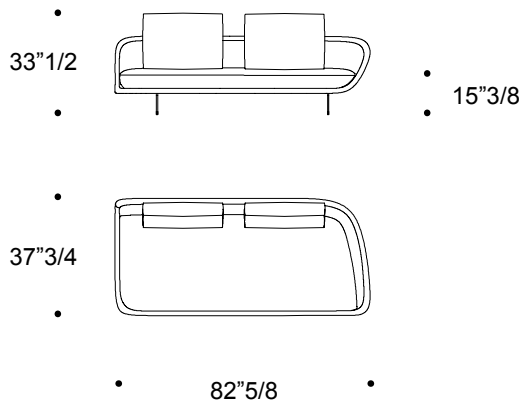

Segno

Dimensions

A: 82"5/8W x 37"3/4D x 25"5/8 - 33"1/2H

B: 102"3/8W x 37"3/4D x 25"5/8 - 33"1/2H

A

DX

SX

B

STANDARD CUSHIONS

SMALL CUSHIONS

Segno

Dimensions

C: 111"7/8W x 55"1/8D x 25"5/8 - 33"1/2H

D: 157"1/2W x 55"1/8D x 25"5/8 - 33"1/2H

C

DX