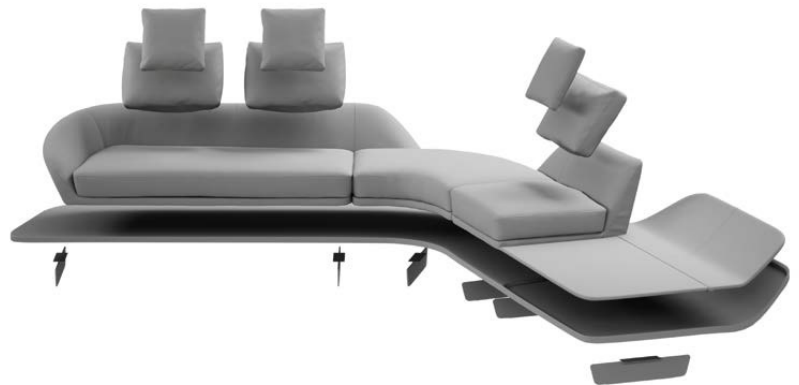

## Segno

*Design: Pininfarina*

### *Description*

Sofa with wooden structure, padded with polyurethane foam and upholstered with fabrics or leathers as per collection. Seat cushions in polyurethane. Back cushions in feather with polyurethane insert. Metal legs in bronze, brass, dark brass or titanium finish. Platform in Canaletto Walnut, Canaletto Henné or in bronze, brass, dark brass or titanium finish. Padded Chaise-Longue covered in Segno quilted Cat.C or Nabuk leather. Made in Italy.

### Dimensions

A: 145"5/8W x 55"1/8D x 25"5/8 - 33"1/2H

B: 165"3/8W x 136"1/4D x 25"5/8 - 33"1/2H

**A** DX

SX

**B** DX

SX