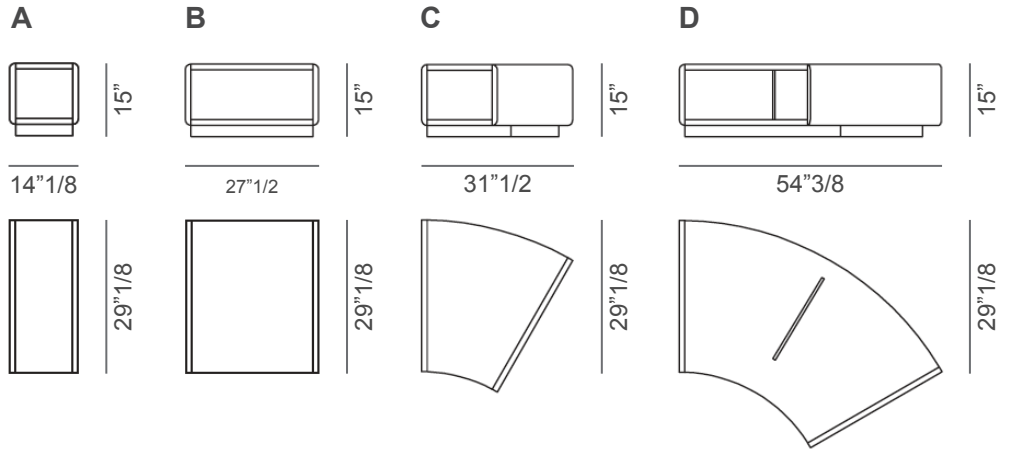

Space

Dimensions

WITHOUT DRAWER

A: 14"1/8W x 29"1/8D x 15"H

B: 27"1/2W x 29"1/8D x 15"H

C: 31"1/2W x 29"1/8D x 15"H

D: 54"3/8W x 29"1/8D x 15"H

WITH DRAWER

E: 27"1/2W x 29"1/8D x 15"H

F: 40"1/2W x 29"1/8D x 15"H

G: 54"W x 29"1/8D x 15"H

H: 57"7/8W x 29"1/8D x 15"H

I: 80"5/8W x 29"1/8D x 15"H

Space

Suggested compositions

Composition 1

~193"W x 96"7/8D x 15"H

Composition 2

~90"1/2W x 118"5/8D x 15"H