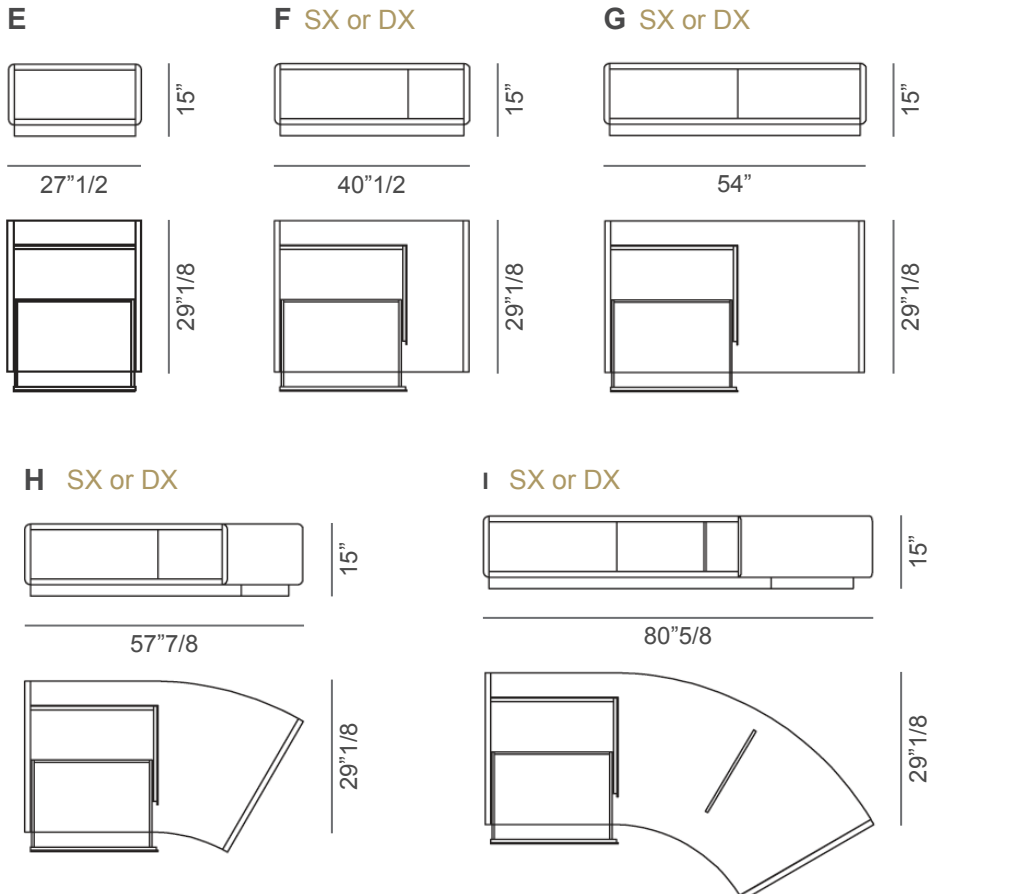

Space

Dimensions

WITHOUT DRAWER

A: 14"1/8W x 29"1/8D x 15"H

B: 27"1/2W x 29"1/8D x 15"H

C: 31"1/2W x 29"1/8D x 15"H

D: 54"3/8W x 29"1/8D x 15"H

WITH DRAWER

E: 27"1/2W x 29"1/8D x 15"H

F: 40"1/2W x 29"1/8D x 15"H

G: 54"W x 29"1/8D x 15"H

H: 57"7/8W x 29"1/8D x 15"H

I: 80"5/8W x 29"1/8D x 15"H

Space

Suggested compositions

Composition 1

~193"W x 96"7/8D x 15"H

Composition 2

~90"1/2W x 118"5/8D x 15"H