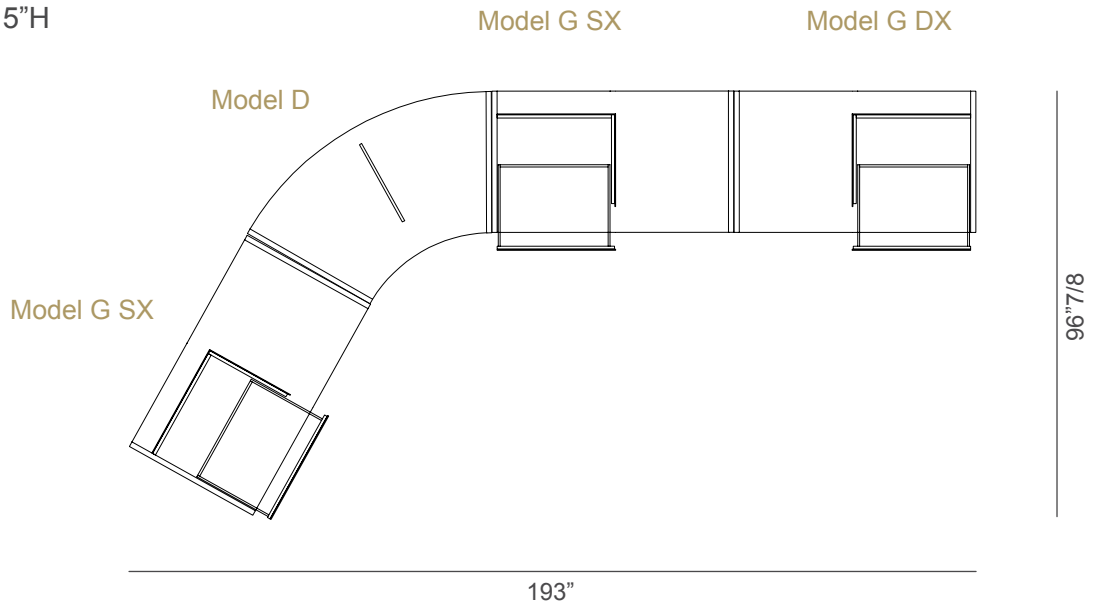

Space

Dimensions

WITHOUT DRAWER

A: 14"1/8W x 29"1/8D x 15"H

B: 27"1/2W x 29"1/8D x 15"H

C: 31"1/2W x 29"1/8D x 15"H

D: 54"3/8W x 29"1/8D x 15"H

WITH DRAWER

E: 27"1/2W x 29"1/8D x 15"H

F: 40"1/2W x 29"1/8D x 15"H

G: 54"W x 29"1/8D x 15"H

H: 57"7/8W x 29"1/8D x 15"H

I: 80"5/8W x 29"1/8D x 15"H

Space

Suggested compositions

Composition 1

~193"W x 96"7/8D x 15"H

Composition 2

~90"1/2W x 118"5/8D x 15"H