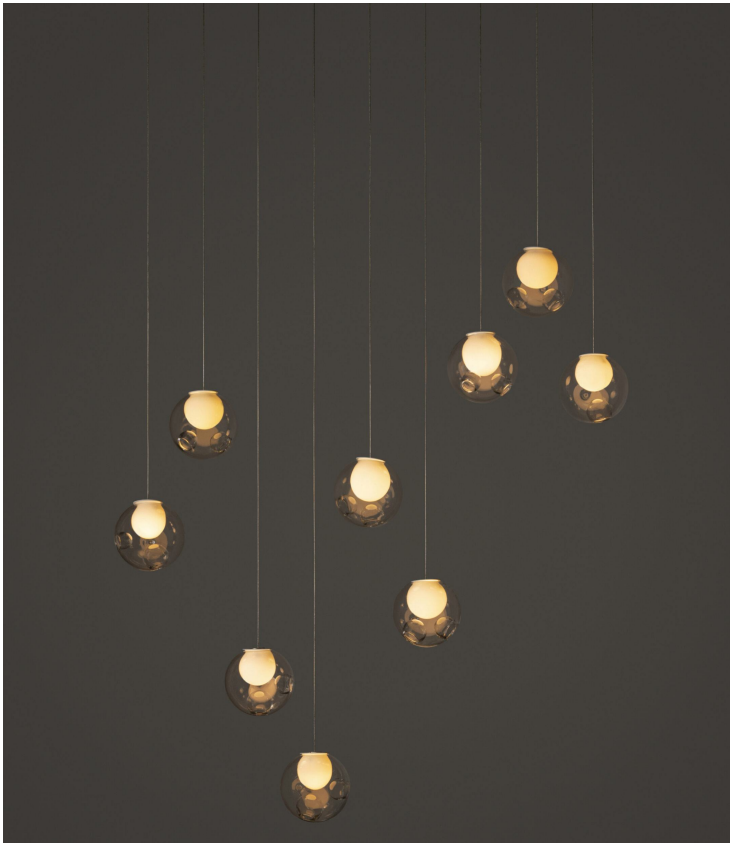

### ***Description***

28 is an exploration of specificity in manufacturing.

Instead of designing form itself, here the intent was to design a system of making that yields form.

Individual 28 pendants result from a complex glass blowing technique where by air pressure is intermittently introduced into and then removed from a glass matrix which is intermittently heated and then rapidly cooled. The result is a distorted spherical shape with a composed collection of imploded inner shapes, one of which acts as a shade for the light source.

28s are made with clear glass exterior spheres and milk white interior lamp holder cavities.

28s are possible with infinite versatility in color compositions, sizes and shapes.

Each pendant comes standard with 118"1/8 of coaxial cable. Up-charge applies for lengths over 118"1/8.

### Dimensions

28.9) 47"1/4W x 8"7/8D x 118"1/8H

Pendant size: Ø6"1/2 approx.