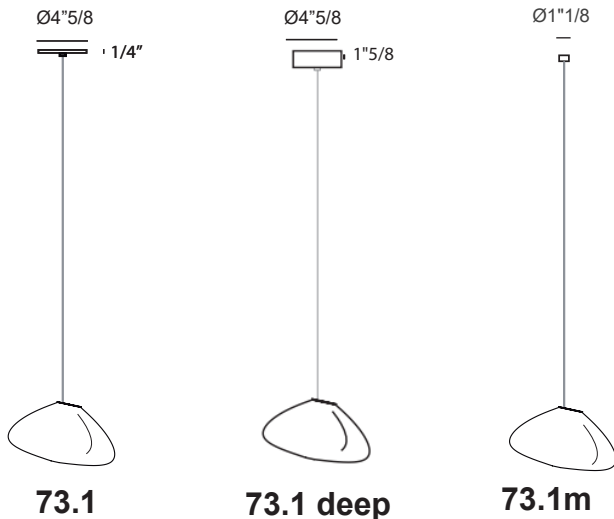

Lamps and power supplies are included.

73.1m requires a new build/suspended ceiling with remote mounted power supplies.

Remote mounted power supplies recommended for ease of long term maintenance.

Installation to be done by certified personnel to ensure code compliance.

Each pendant comes standard with 118"1/8 of coaxial cable. Up-charge applies for lengths over 118"1/8. Cable length can be adjusted on site. White, black or brushed nickel canopy.

Pendants available in clear, grey 1, grey 2 or grey 3.

73

Dimensions

Pendant: 9" - 15"W x 4"3/4 - 5"7/8D

Pendant

Standard Coaxial Cable Length:

- 118"1/8

Additional Coaxial Cable Lengths:

- 236"1/4
- 354"3/8
- 472"3/8
- 590"1/2
- 708"5/8
- 826"3/4
- 944"7/8
- 1063"

Specifications

Lamp: 1W LED, 2700K, 100lm

Materials: Blown glass, braided metal coaxial cable, electrical components, steel canopy.

Power Supply: Integral.

Remote mounted for 73.1m.

Bocci recommends remote mounting power supplies for ease of long-term maintenance.