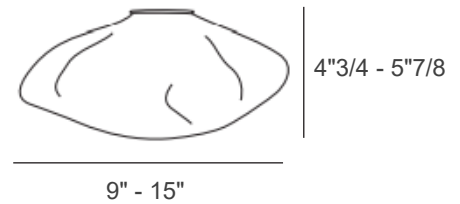

Each pendant comes standard with 118"1/8 of coaxial cable. Up-charge applies for lengths over 118"1/8. Cable length can be adjusted on site. White, black or brushed nickel canopy.

Pendants available in clear, grey 1, grey 2 or grey 3.

73

Dimensions

Pendant: 9" - 15"W x 4"3/4 - 5"7/8D

Pendant

Standard Coaxial Cable Length:

- 118"1/8

Additional Coaxial Cable Lengths:

- 236"1/4
- 354"3/8
- 472"3/8
- 590"1/2
- 708"5/8
- 826"3/4
- 944"7/8
- 1063"