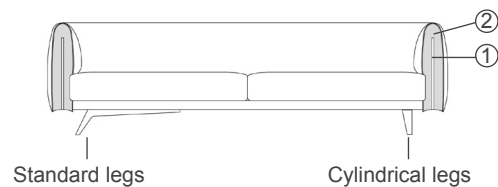

Saddle

Design: Giuseppe Viganò

Description

Sectional with tub-shaped back and armrests which recall the shape of a saddle. Seat, backrest and armrests are padded with polyurethane foam. The leather insert in the armrest defines its front, allowing a singular game of materials and combinations. Standard or conical metal legs available. Fully removable cover in fabrics or leathers as per collection. Made in Italy.

- ① **Central armrest insert:** Leather.
- ② **External armrest insert:** in the same fabric selected for the cover or, with extra charge, available in leather.