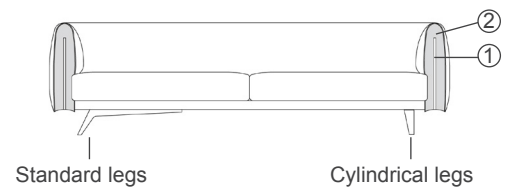

Description

Sofa with tub-shaped back and armrests which recall the shape of a saddle. Seat, backrest and armrests are padded with polyurethane foam. The leather insert in the armrest defines its front, allowing a singular game of materials and combinations. Standard or conical metal legs available. Fully removable cover in fabrics or leathers as per collection. Available in three sizes and in sectional version. Made in Italy.

- ① **Central armrest insert:** Leather.
- ② **External armrest insert:** in the same fabric selected for the cover or, with extra charge, available in leather.