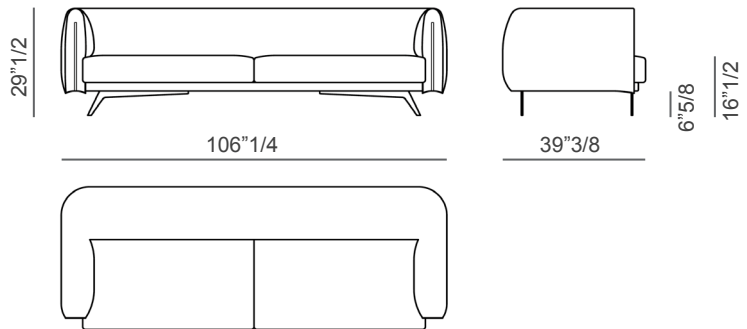

- ① **Central armrest insert:** Leather.
- ② **External armrest insert:** in the same fabric selected for the cover or, with extra charge, available in leather.

### Dimensions

**Size A:**  
 106"1/4W x 39"3/8D x 29"1/2H  
**Seat height:** 16"1/2

**Size A**

**Size B:**  
 90"1/2W x 39"3/8D x 29"1/2H  
**Seat height:** 16"1/2

**Size B**

**Size C:**  
 74"3/4W x 39"3/8D x 29"1/2H  
**Seat height:** 16"1/2

**Size C**