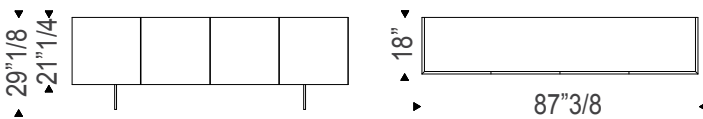

Arizona

Design: Alessio Bassan

Description

Sideboard with doors and sides in Brushed Bronze or Brushed Grey wood. Top in extra-clear moka painted frosted glass. Black embossed lacquered steel feet. Internal shelves in graphite painted wood. Made in Italy.

Arizona

Dimensions

A2: 43⁵/₈W x 18"D x 29¹/₈H

B2: 43⁵/₈W x 18"D x 23¹/₄H

A3: 65¹/₂W x 18"D x 29¹/₈H

B3: 65¹/₂W x 18"D x 23¹/₄H

A4: 87³/₈W x 18"D x 29¹/₈H

B4: 87³/₈W x 18"D x 23¹/₄H

A2

B2

A3

B3

A4

B4