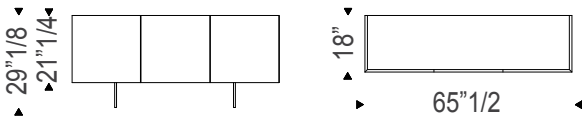

Arizona

Dimensions

A2: 43⁵/₈W x 18"D x 29¹/₈H

B2: 43⁵/₈W x 18"D x 23¹/₄H

A3: 65¹/₂W x 18"D x 29¹/₈H

B3: 65¹/₂W x 18"D x 23¹/₄H

A4: 87³/₈W x 18"D x 29¹/₈H

B4: 87³/₈W x 18"D x 23¹/₄H

A3