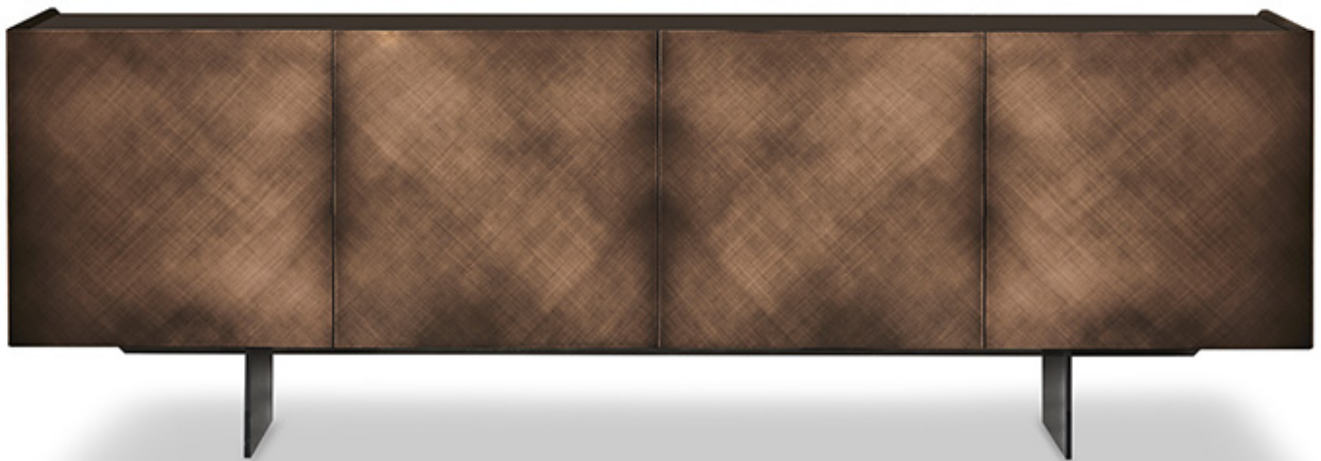

Arizona

Design: Alessio Bassan

Description

Sideboard with doors and sides in Brushed Bronze or Brushed Grey wood. Top in extra-clear moka painted frosted glass. Black embossed lacquered steel feet. Internal shelves in graphite painted wood. Made in Italy.

Arizona

Dimensions

A2: 43⁵/₈W x 18"D x 29¹/₈H

B2: 43⁵/₈W x 18"D x 23¹/₄H

A3: 65¹/₂W x 18"D x 29¹/₈H

B3: 65¹/₂W x 18"D x 23¹/₄H

A4: 87³/₈W x 18"D x 29¹/₈H

B4: 87³/₈W x 18"D x 23¹/₄H