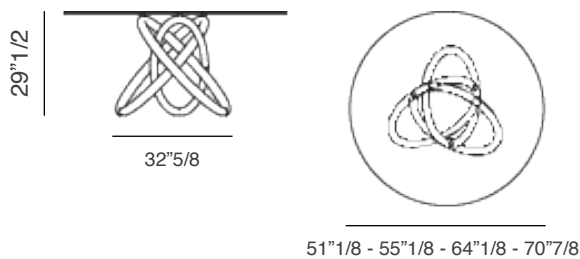

Carioca

Design: Andrea Lucatello

Description

Table with a base in solid canaletto walnut.
Top with plates in 5/8" clear glass or
extra-clear bevelled glass. Made in Italy.

Carioca

Dimensions

A: Ø51"1/8 x 29"1/2H

B: Ø55"1/8 x 29"1/2H

C: Ø64"1/8 x 29"1/2H

D: Ø70"7/8 x 29"1/2H

E: 118"1/8W x 47"1/4D x 29"1/2H

F: 118"1/8W x 47"1/4D x 29"1/2H

A, B, C, D

E

F