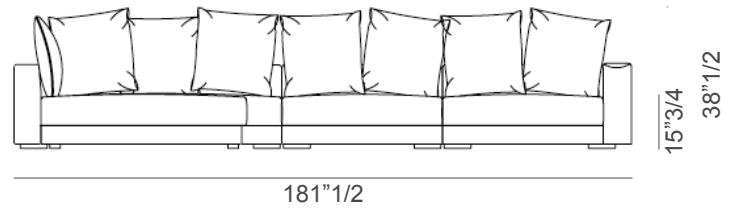

### Composition 5

173"5/8W x 126"D x 38"1/2H

Seat height: 15"3/4

Armrest height: 19"1/4 - 24"

\* For more specifications, please refer to the "Finishes & Materials" PDF

### Composition 6

157"1/2W x 164"1/8D x 38"1/2H

Seat height: 15"3/4

Armrest height: 19"1/4

### Composition 7

181"1/2W x 159"3/8D x 38"1/2H

Seat height: 15"3/4

Armrest height: 24"