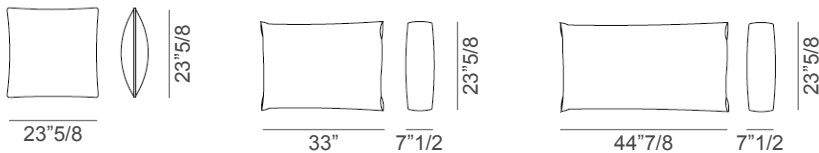

Backrest cushions:

With piping

Finishes & Materials

Armrests and backrests Cover: Fabrics or Leathers

Feet: Wood

Low Table Structure: Wood

Ottoman Cover: Fabric or Leather

Low Table Top: Marble or Glass

Decorative cushions:

* For more specifications, please refer to the "Finishes & Materials" PDF