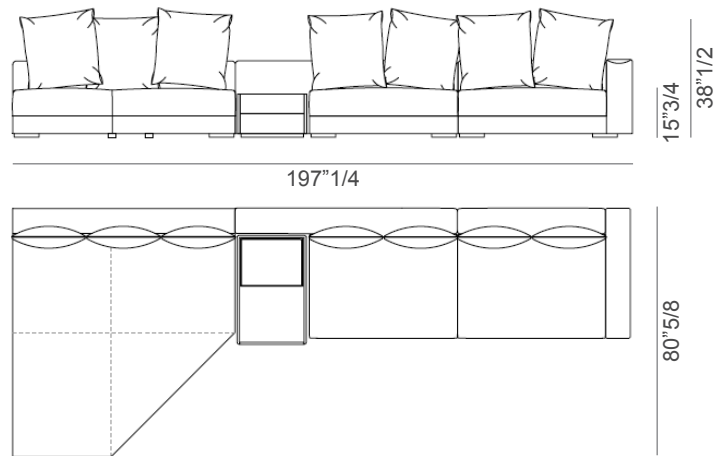

#### Composition 1

158"1/4W x 118"1/2D x 38"1/2H

Seat height: 15"3/4

Armrest height: 24"

#### Composition 2

197"1/4W x 80"5/8D x 38"1/2H

Seat height: 15"3/4

Armrest height: 24"

### Composition 4

148"W x 114"1/8D x 38"1/2H

Seat height: 15"3/4

Armrest height: 19"1/4 - 24"

### Composition 5

173"5/8W x 126"D x 38"1/2H

Seat height: 15"3/4

Armrest height: 19"1/4 - 24"

\* For more specifications, please refer to the "Finishes & Materials" PDF