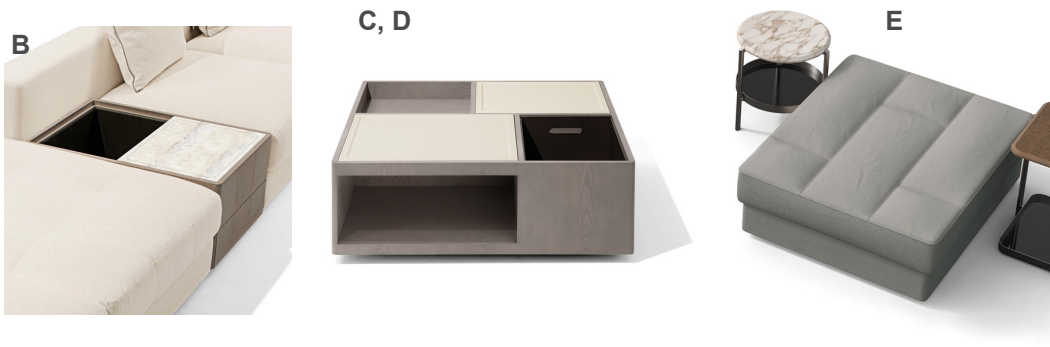

The following accessories are available:

- **A:** Corner table with structure in ash wood and top available in marble, ash wood, Canaletto walnut or Sapele pommelle mahogany
- **B:** Side table with drawer in ash wood and removable tray with top available in marble or Peltrox
- **C:** Coffee table with structure and side shelves in ash wood; upper part with open storage compartments and tops available in marble, Peltrox or saddle leather
- **D:** Coffee table with ash wood structure and side shelves; upper part with open storage compartments and tops available in marble, Peltrox or saddle leather
- **E:** Ottomans, with or without quilting