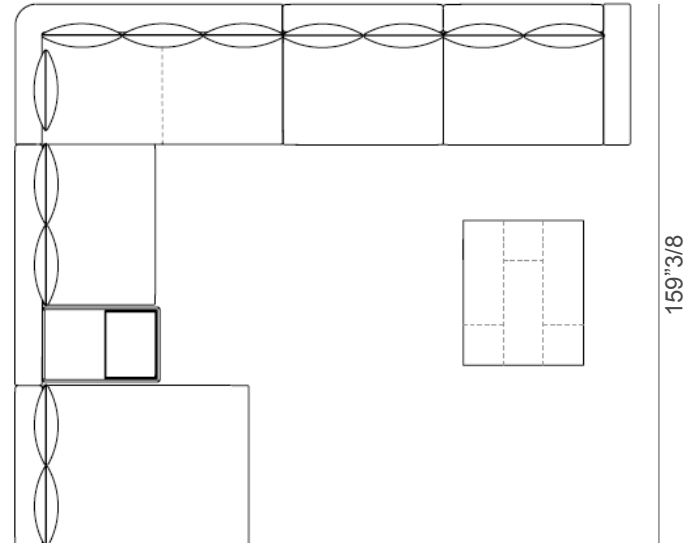

### Composition 4

148"W x 114"1/8D x 38"1/2H

Seat height: 15"3/4

Armrest height: 19"1/4 - 24"

### Composition 5

173"5/8W x 126"D x 38"1/2H

Seat height: 15"3/4

Armrest height: 19"1/4 - 24"

\* For more specifications, please refer to the "Finishes & Materials" PDF

### Composition 6

157"1/2W x 164"1/8D x 38"1/2H

Seat height: 15"3/4

Armrest height: 19"1/4

### Composition 7

181"1/2W x 159"3/8D x 38"1/2H

Seat height: 15"3/4

Armrest height: 24"