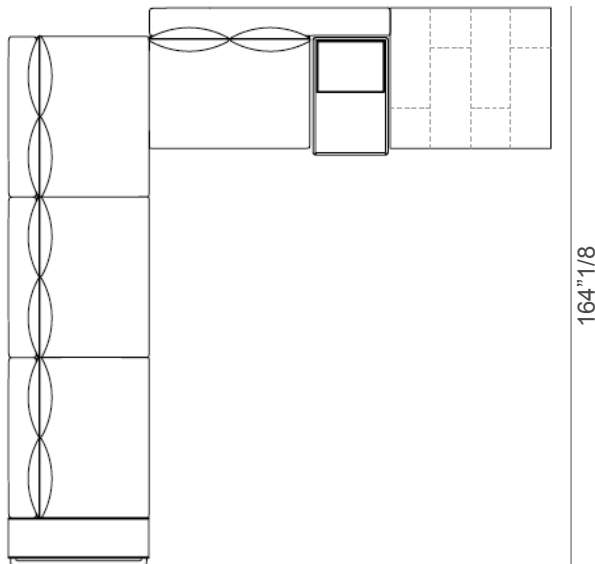

### Composition 4

148"W x 114"1/8D x 38"1/2H

Seat height: 15"3/4

Armrest height: 19"1/4 - 24"

### Composition 5

173"5/8W x 126"D x 38"1/2H

Seat height: 15"3/4

Armrest height: 19"1/4 - 24"

\* For more specifications, please refer to the "Finishes & Materials" PDF

### Composition 6

157"1/2W x 164"1/8D x 38"1/2H

Seat height: 15"3/4

Armrest height: 19"1/4