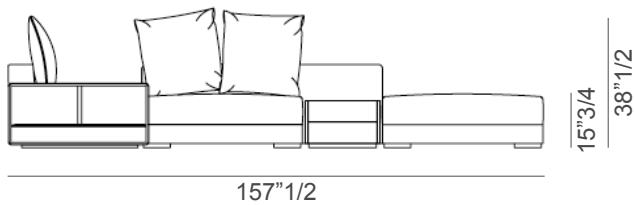

Skyline

Composition 6

157"1/2W x 164"1/8D x 38"1/2H

Seat height: 15"3/4

Armrest height: 19"1/4