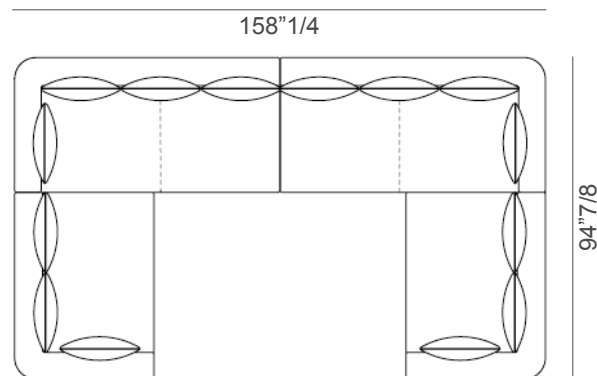

#### Composition 1

158"1/4W x 118"1/2D x 38"1/2H

Seat height: 15"3/4

Armrest height: 24"

#### Composition 2

197"1/4W x 80"5/8D x 38"1/2H

Seat height: 15"3/4

Armrest height: 24"

#### Composition 3

158"1/4W x 94"7/8D x 38"1/2H

Seat height: 15"3/4

Armrest height: 24"

\* For more specifications, please refer to the "Finishes & Materials" PDF

### Composition 4

148"W x 114"1/8D x 38"1/2H

Seat height: 15"3/4

Armrest height: 19"1/4 - 24"