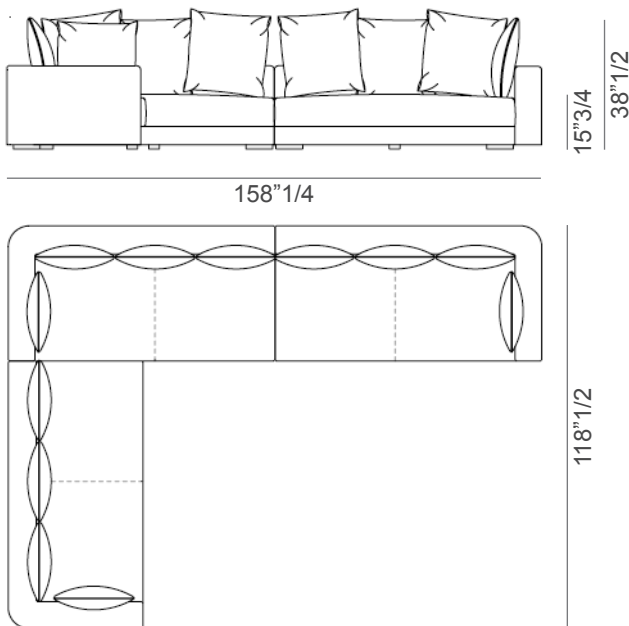

#### Composition 1

158"1/4W x 118"1/2D x 38"1/2H

Seat height: 15"3/4

Armrest height: 24"

#### Composition 2

197"1/4W x 80"5/8D x 38"1/2H

Seat height: 15"3/4

Armrest height: 24"

### Composition 4

148"W x 114"1/8D x 38"1/2H

Seat height: 15"3/4

Armrest height: 19"1/4 - 24"

### Composition 6

157"1/2W x 164"1/8D x 38"1/2H

Seat height: 15"3/4

Armrest height: 19"1/4