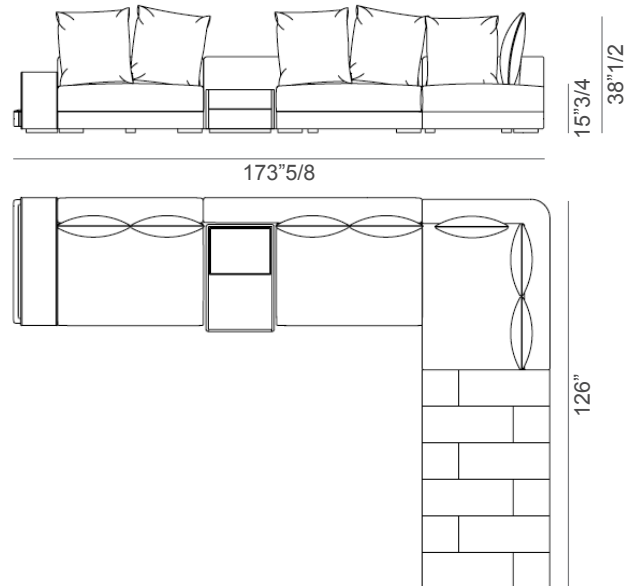

#### Composition 2

197"1/4W x 80"5/8D x 38"1/2H

Seat height: 15"3/4

Armrest height: 24"

#### Composition 3

158"1/4W x 94"7/8D x 38"1/2H

Seat height: 15"3/4

Armrest height: 24"

\* For more specifications, please refer to the "Finishes & Materials" PDF

### Composition 4

148"W x 114"1/8D x 38"1/2H

Seat height: 15"3/4

Armrest height: 19"1/4 - 24"

### Composition 5

173"5/8W x 126"D x 38"1/2H

Seat height: 15"3/4

Armrest height: 19"1/4 - 24"

\* For more specifications, please refer to the "Finishes & Materials" PDF