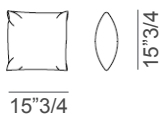

Decorative cushions:

* For more specifications, please refer to the "Finishes & Materials" PDF