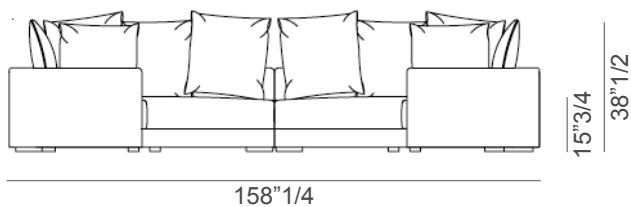

#### Composition 1

158"1/4W x 118"1/2D x 38"1/2H

Seat height: 15"3/4

Armrest height: 24"

#### Composition 2

197"1/4W x 80"5/8D x 38"1/2H

Seat height: 15"3/4

Armrest height: 24"

#### Composition 3

158"1/4W x 94"7/8D x 38"1/2H

Seat height: 15"3/4

Armrest height: 24"

\* For more specifications, please refer to the "Finishes & Materials" PDF

### Composition 5

173"5/8W x 126"D x 38"1/2H

Seat height: 15"3/4

Armrest height: 19"1/4 - 24"

\* For more specifications, please refer to the "Finishes & Materials" PDF