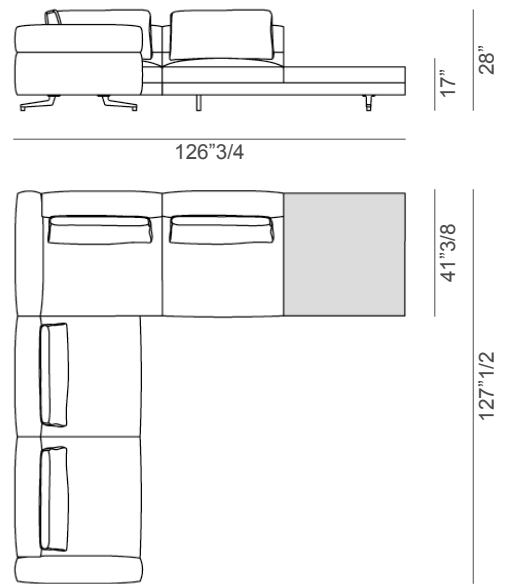

#### Composition A

126<sup>3</sup>/<sub>4</sub>W x 127<sup>1</sup>/<sub>2</sub>D x 28"H

Seat height: 17"

#### Composition B

126<sup>3</sup>/<sub>4</sub>W x 127<sup>1</sup>/<sub>2</sub>D x 28"H

Seat height: 17"

#### Composition C

128"W x 112<sup>1</sup>/<sub>8</sub>D x 28"H

Seat height: 17"

\* For more specifications, please refer to the "Finishes & Materials" PDF

### Composition D

134"5/8W x 127"1/2D x 28"H

Seat height: 17"