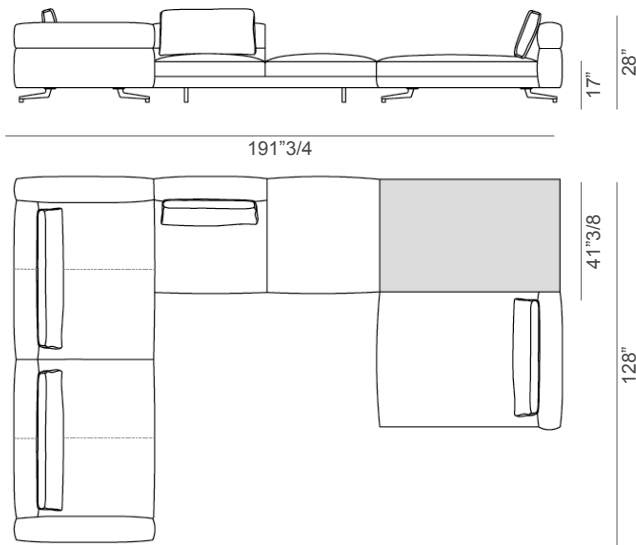

### Composition D

134"5/8W x 127"1/2D x 28"H

Seat height: 17"

### Composition F

182"W x 128"D x 28"H

Seat height: 17"

### Composition G

198"W x 88"5/8D x 28"H

Seat height: 17"

\* For more specifications, please refer to the "Finishes & Materials" PDF

## Soho

**Composition H**  
191"3/4W x 128"D x 28"H  
Seat height: 17"

**Composition I**  
182"1/4W x 159"3/8D x 28"H  
Seat height: 17"

**Composition J**  
213"3/8W x 157"7/8D x 28"H  
Seat height: 17"