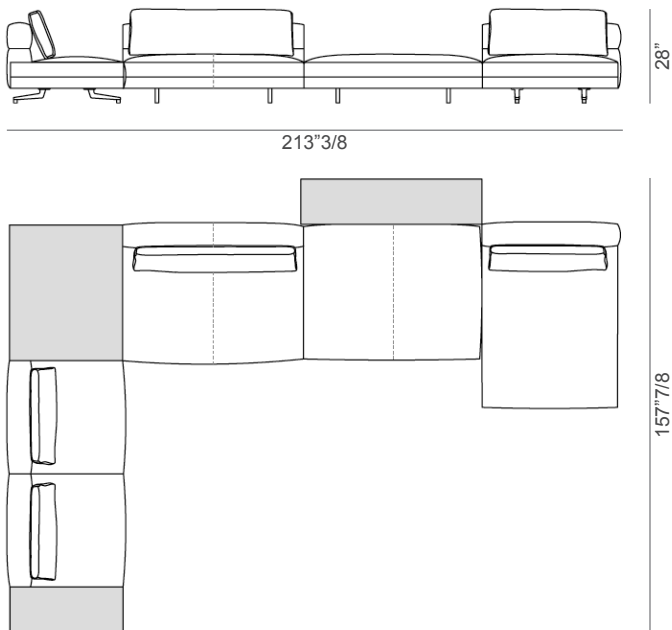

### Composition D

134"5/8W x 127"1/2D x 28"H

Seat height: 17"

### Composition F

182"W x 128"D x 28"H

Seat height: 17"

### Composition G

198"W x 88"5/8D x 28"H

Seat height: 17"

\* For more specifications, please refer to the "Finishes & Materials" PDF

## Soho

**Composition H**  
191"3/4W x 128"D x 28"H  
Seat height: 17"

**Composition I**  
182"1/4W x 159"3/8D x 28"H  
Seat height: 17"

**Composition J**  
213"3/8W x 157"7/8D x 28"H  
Seat height: 17"