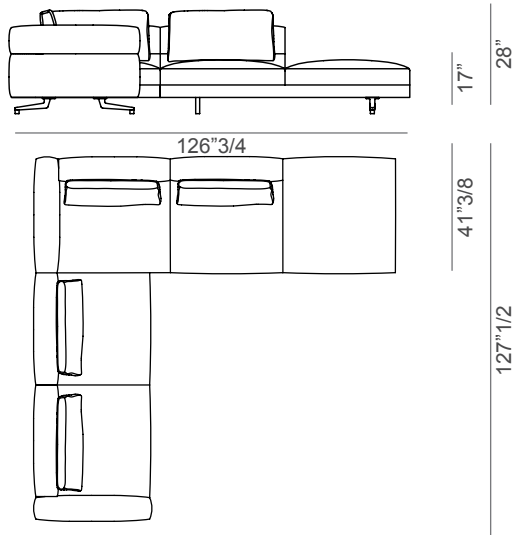

#### Composition A

126<sup>3</sup>/<sub>4</sub>W x 127<sup>1</sup>/<sub>2</sub>D x 28"H

Seat height: 17"

### Composition D

134"5/8W x 127"1/2D x 28"H

Seat height: 17"

### Composition F

182"W x 128"D x 28"H

Seat height: 17"

### Composition G

198"W x 88"5/8D x 28"H

Seat height: 17"

\* For more specifications, please refer to the "Finishes & Materials" PDF