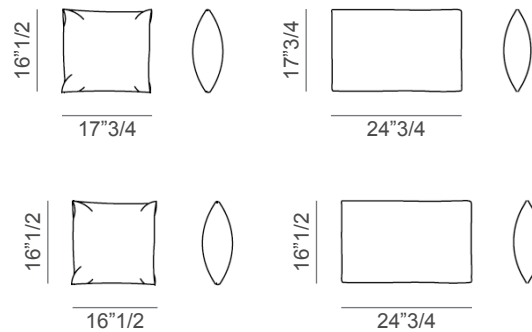

Decorative cushions:

Finishes & Materials

Feet: Metal and Wood.
Covers: Fabric or Leather.
Low Table: Wood

* For more specifications, please refer to the "Finishes & Materials" PDF