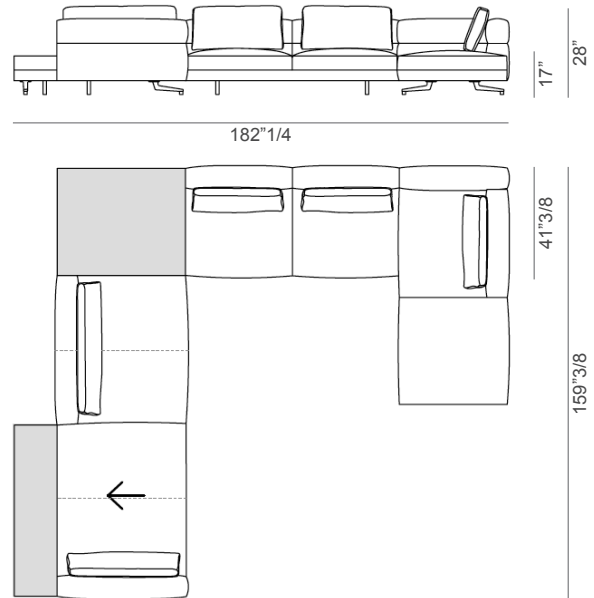

### Composition D

134"5/8W x 127"1/2D x 28"H

Seat height: 17"

### Composition F

182"W x 128"D x 28"H

Seat height: 17"

### Composition G

198"W x 88"5/8D x 28"H

Seat height: 17"

\* For more specifications, please refer to the "Finishes & Materials" PDF

## Soho

**Composition H**  
191"3/4W x 128"D x 28"H  
Seat height: 17"

**Composition I**  
182"1/4W x 159"3/8D x 28"H  
Seat height: 17"

**Composition J**  
213"3/8W x 157"7/8D x 28"H  
Seat height: 17"