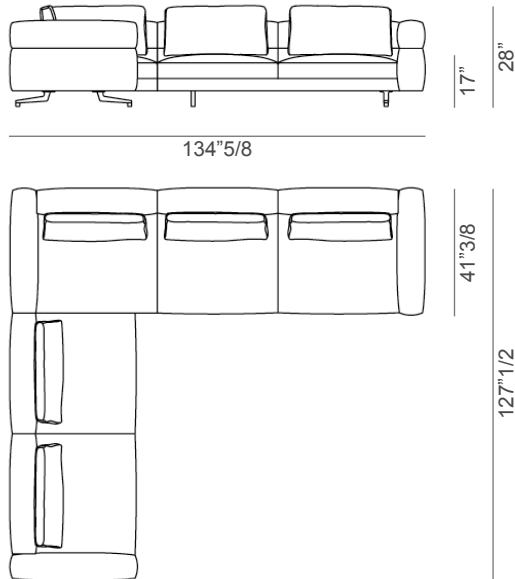

#### Composition A

126<sup>3</sup>/<sub>4</sub>W x 127<sup>1</sup>/<sub>2</sub>D x 28"H

Seat height: 17"

#### Composition B

126<sup>3</sup>/<sub>4</sub>W x 127<sup>1</sup>/<sub>2</sub>D x 28"H

Seat height: 17"

#### Composition C

128"W x 112<sup>1</sup>/<sub>8</sub>D x 28"H

Seat height: 17"

\* For more specifications, please refer to the "Finishes & Materials" PDF

### Composition D

134"5/8W x 127"1/2D x 28"H

Seat height: 17"