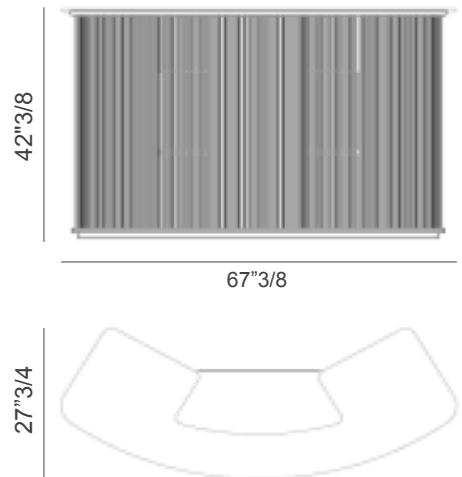

Dry

Description

Home bar composed by wall unit and counter.

Wall unit: equipped with on sight lacquered shelves and LED lights. Distancing decorative elements made of thin lacquered sticks. Working space with stoneware top (available in lacquered glass too) and power outlet to connect small appliances. Lower part composed by 3 doors compartments, one arranged to host small fridge.

* For more specifications, please refer to the "Finishes & Materials" PDF

Dry

Dimensions

Wall unit: 107"1/2W x 23"3/8D x 80"H

Frontal counter: 67"3/8W x 27"3/4D x 42"3/8H

Wall unit

Frontal counter

* For more specifications, please refer to the "Finishes & Materials" PDF