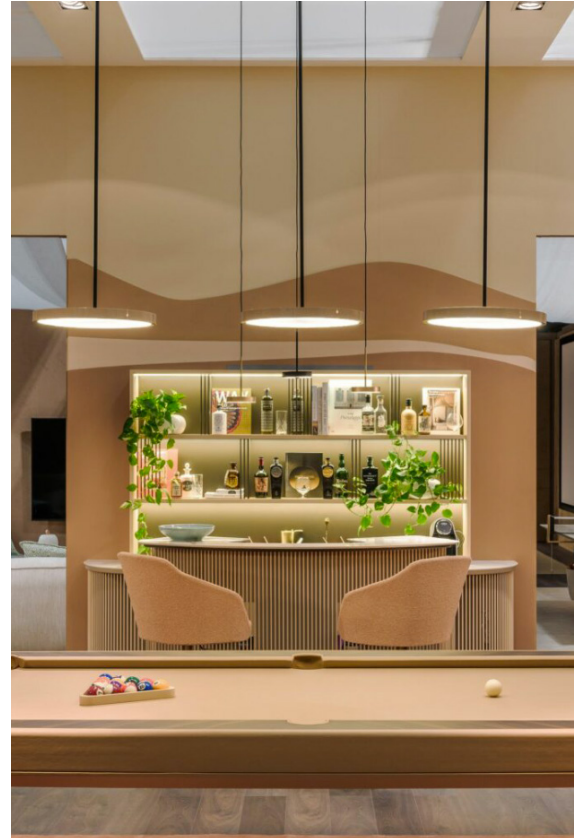

Dry

Description

Home bar composed by wall unit and counter.

Wall unit: equipped with on sight lacquered shelves and LED lights. Distancing decorative elements made of thin lacquered sticks. Working space with stoneware top (available in lacquered glass too) and power outlet to connect small appliances. Lower part composed by 3 doors compartments, one arranged to host small fridge.

Frontal counter: with stoneware "Calacatta Vecchia Macchia" top (available in lacquered glass too). Inside space with on sight shelves and working space. Decorative thin lacquered sticks all around the counter. Structure completely lacquered. Made in Italy.