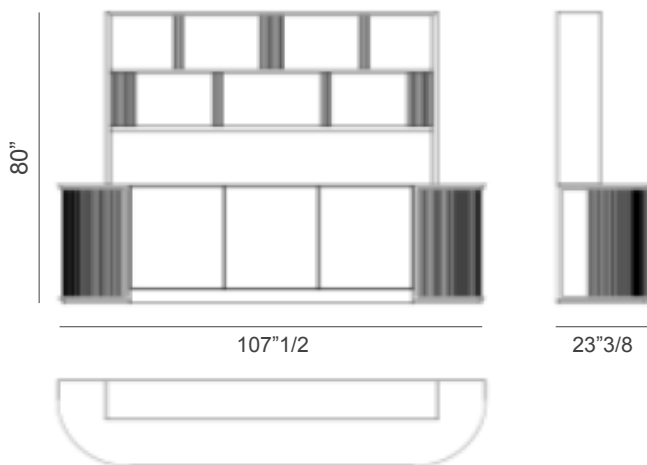

Dry

Description

Home bar composed by wall unit and counter.

Wall unit: equipped with on sight lacquered shelves and LED lights. Distancing decorative elements made of thin lacquered sticks. Working space with stoneware top (available in lacquered glass too) and power outlet to connect small appliances. Lower part composed by 3 doors compartments, one arranged to host small fridge.

* For more specifications, please refer to the "Finishes & Materials" PDF

Dry

Dimensions

Wall unit: 107"1/2W x 23"3/8D x 80"H

Frontal counter: 67"3/8W x 27"3/4D x 42"3/8H

Wall unit

Frontal counter

* For more specifications, please refer to the "Finishes & Materials" PDF