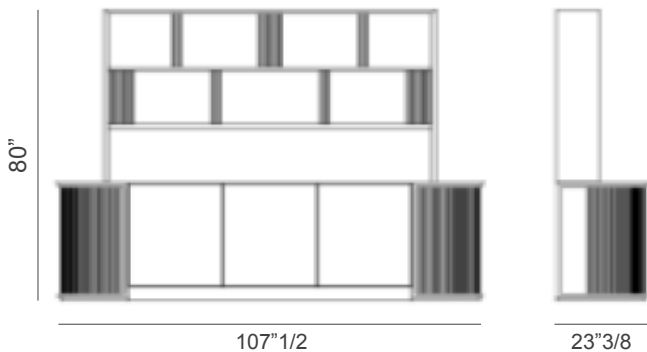

Dry

Description

Home bar composed by wall unit equipped with on sight lacquered shelves and LED lights. Distancing decorative elements made of thin lacquered sticks. Working space with stoneware "Calacatta Vecchia Macchia" top or lacquered glass. Power outlet to connect small appliances. Lower part composed by 3 doors compartments, one arranged to host small fridge. Made in Italy.

Dimensions

107"1/2W x 23"3/8D x 80"H

* For more specifications, please refer to the "Finishes & Materials" PDF