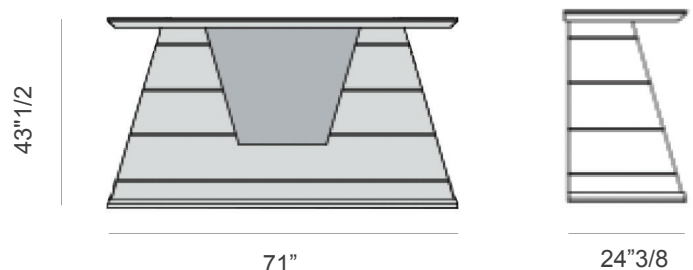

### Description

Home bar counter with tempered lacquered glass top.  
Inside space with on sight shelves and working space. Front with decorative insert.  
Structure in matt lacquered, with some parts lacquered at choice Matt/Soft Touch/Glossy.  
Available with a wall unit. Made in Italy.

### Dimensions

71"W x 24"3/8D x 43"1/2H