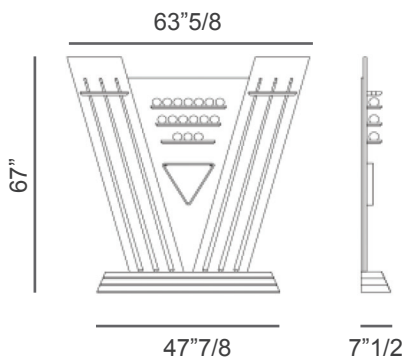

Dimensions

- **8 feet:** 102"3/8W x 58"1/4D x 30"5/8H
Playing surface: 88"1/8W x 44"D
Made of solid, smooth slate slabs
- **9 feet:** 114"1/8W x 64"1/8D x 30"5/8H
Playing surface: 100"W x 50"D
Made of 3 solid, smooth slate slabs

Dimensions

Cue Rack: 63"5/8W x 7"1/2D x 67"H

Suspension Lamp

8ft & 9ft: 98"3/8W x 43"1/4D x 6"5/8H

Cues:

8ft & 9ft: 57" long

10ft & 12ft: 63" long

Balls: Ø2"1/4