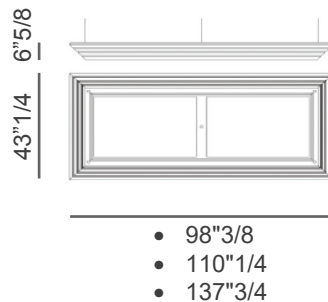

Dimensions

- **8 feet:** 102"3/8W x 58"1/4D x 30"5/8H
Playing surface: 88"1/8W x 44"D
Made of solid, smooth slate slabs
- **9 feet:** 114"1/8W x 64"1/8D x 30"5/8H
Playing surface: 100"W x 50"D
Made of 3 solid, smooth slate slabs

Dimensions

Cue Rack: 63"5/8W x 7"1/2D x 67"H

Suspension Lamp

8ft & 9ft: 98"3/8W x 43"1/4D x 6"5/8H

Cues:

8ft & 9ft: 57" long

10ft & 12ft: 63" long

Balls: Ø2"1/4