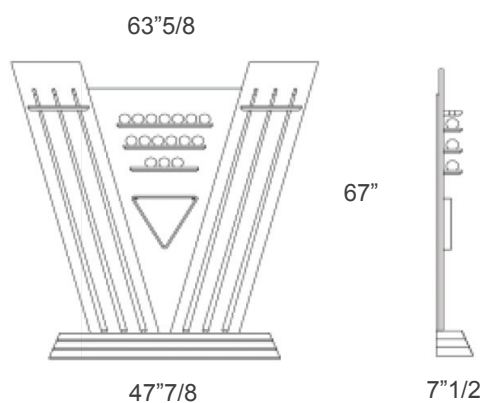

New Desire

Description

The New Desire cue rack is the perfect product for storing billiard accessories.

Cue rack v-shaped for 8-9-10-12 ft pool tables.

Space for 6 cues and shelves for max 18 balls.

Complete of lacquered triangle.

Dimensions

Cue Rack: 63"5/8W x 7"1/2D x 67"H

Balls: Ø2"1/4

8ft & 9ft Cues: 57" long

10ft & 12ft Cues: 63" long