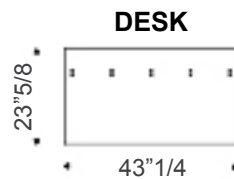

Airport

Single elements