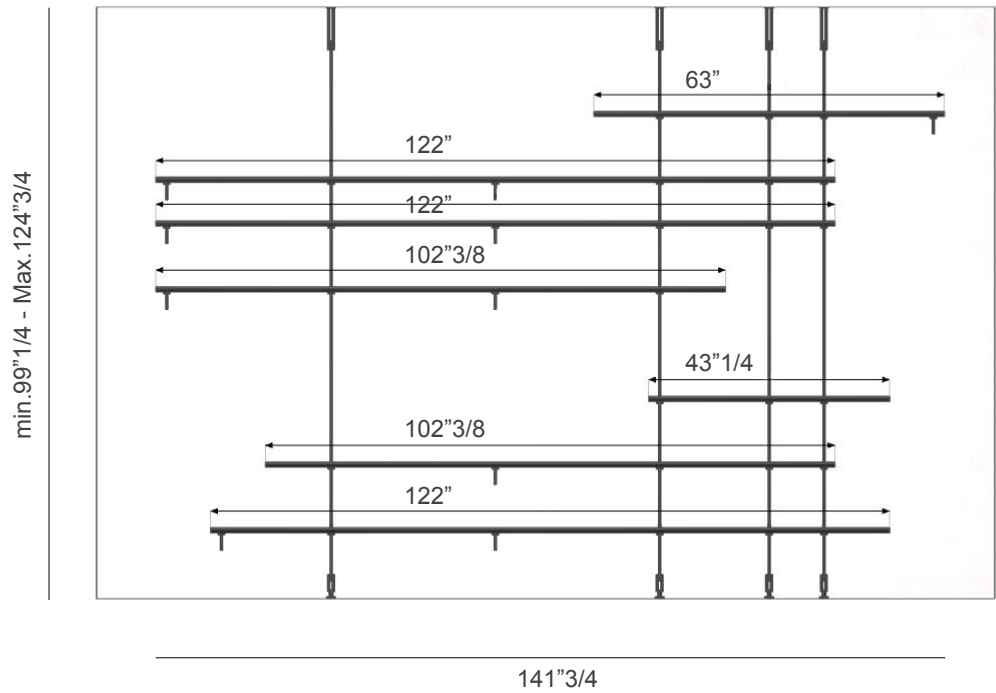

### Suggested compositions

**Composition 1:**  
63"W x 11"3/8D

min. 99"1/4 - Max. 124"3/4

63"

**Composition 2:**  
63"W x 11"3/8D

min. 99"1/4 - Max. 124"3/4

63"

## Airport

**Composition 5:**  
102<sup>3</sup>/<sub>8</sub>W x 11<sup>3</sup>/<sub>8</sub>D

**Composition 6:**  
122"W x 11<sup>3</sup>/<sub>8</sub>D

## Airport

**Composition 7:**  
122"W x 11"3/8D

**Composition 8:**  
122"W x 11"3/8D

## Airport

**Composition 9:**  
141"3/4W x 11"3/8D

**Composition 10:**  
161"3/8W x 11"3/8D