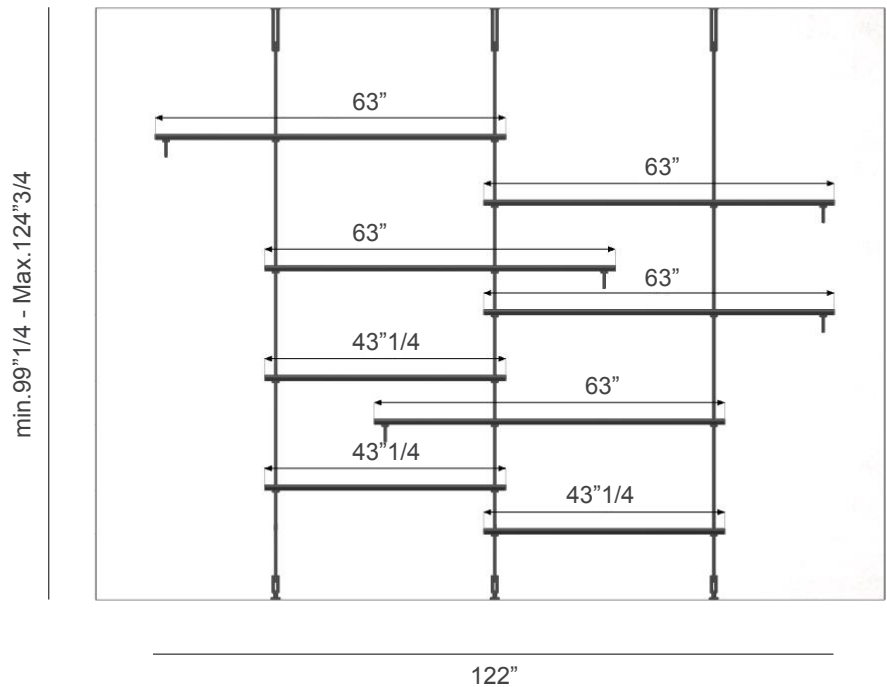

### Suggested compositions

**Composition 1:**  
63"W x 11"3/8D

min. 99"1/4 - Max. 124"3/4

63"

**Composition 2:**  
63"W x 11"3/8D

min. 99"1/4 - Max. 124"3/4

63"

## Airport

**Composition 5:**  
102<sup>3</sup>/<sub>8</sub>W x 11<sup>3</sup>/<sub>8</sub>D

**Composition 6:**  
122"W x 11<sup>3</sup>/<sub>8</sub>D