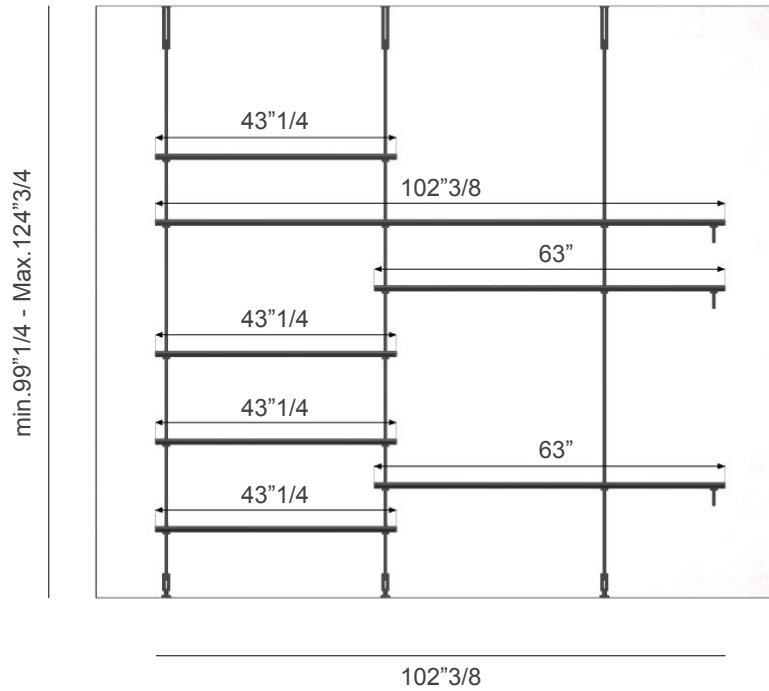

### Suggested compositions

**Composition 1:**  
63"W x 11"3/8D

min. 99"1/4 - Max. 124"3/4

63"

**Composition 2:**  
63"W x 11"3/8D

min. 99"1/4 - Max. 124"3/4

63"

## Airport

**Composition 5:**  
102<sup>3</sup>/<sub>8</sub>W x 11<sup>3</sup>/<sub>8</sub>D

**Composition 6:**  
122"W x 11<sup>3</sup>/<sub>8</sub>D