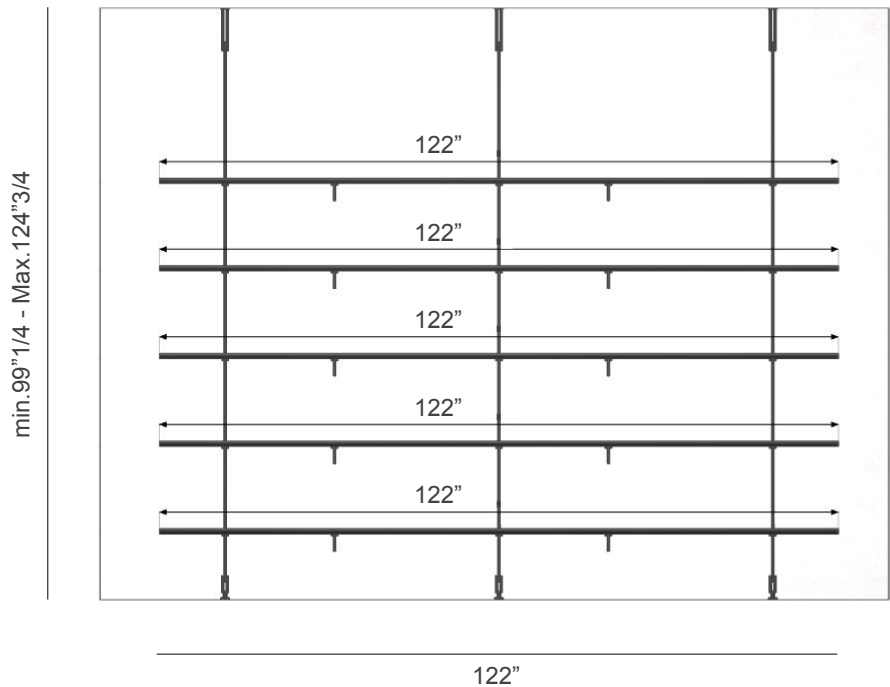

Composition 8:
122"W x 11"3/8D