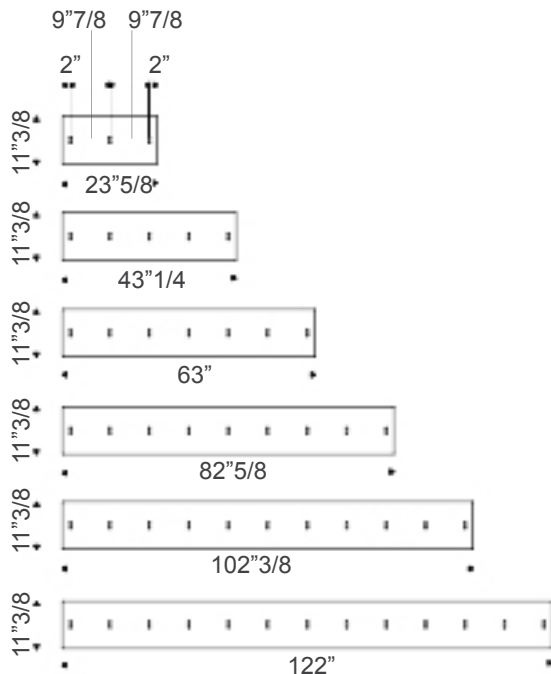

Airport

Single elements