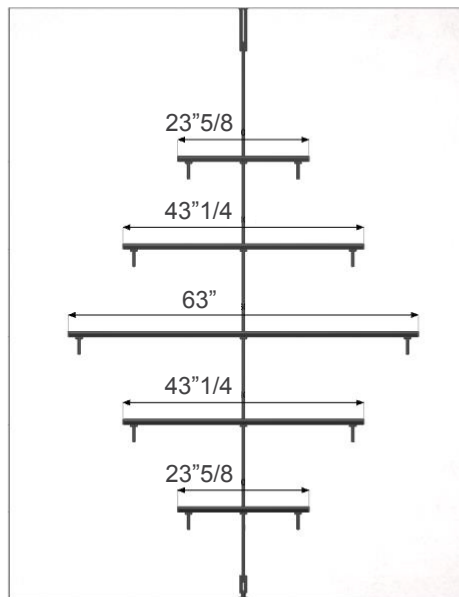

### Suggested compositions

**Composition 1:**  
63"W x 11"3/8D

min. 99"1/4 - Max. 124"3/4

63"

**Composition 2:**  
63"W x 11"3/8D

min. 99"1/4 - Max. 124"3/4

63"

## Airport

**Composition 5:**  
102<sup>3</sup>/<sub>8</sub>W x 11<sup>3</sup>/<sub>8</sub>D

**Composition 6:**  
122"W x 11<sup>3</sup>/<sub>8</sub>D

## Airport

**Composition 7:**  
122"W x 11"3/8D

**Composition 8:**  
122"W x 11"3/8D

## Airport

**Composition 9:**  
141"3/4W x 11"3/8D

**Composition 10:**  
161"3/8W x 11"3/8D