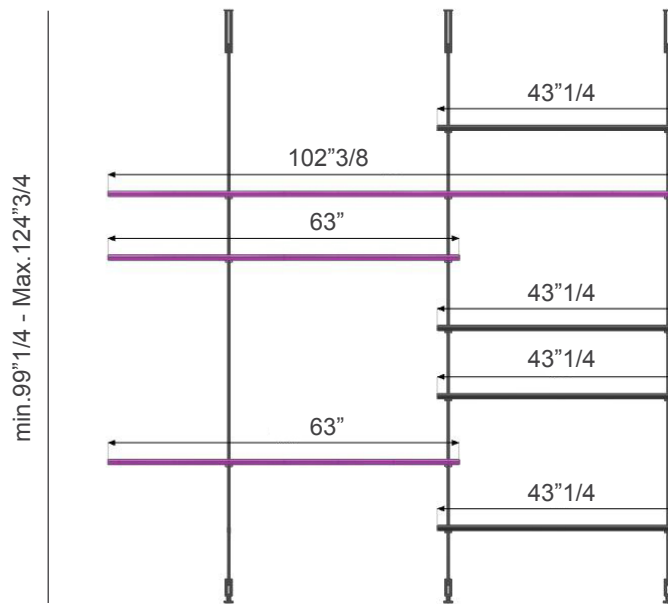

## Airport

**Composition 7:**  
122"W x 11"3/8D

**Composition 8:**  
122"W x 11"3/8D

## Airport

**Composition 9:**  
141"3/4W x 11"3/8D

**Composition 10:**  
161"3/8W x 11"3/8D

## Airport

**Composition 11:**  
161<sup>3</sup>/<sub>8</sub>W x 11<sup>3</sup>/<sub>8</sub>D

**Composition 12:**  
200<sup>3</sup>/<sub>4</sub>W x 11<sup>3</sup>/<sub>8</sub>D

## Airport

**Composition 13:**  
102"3/8W x 11"3/8D

**Composition 14:**  
173"1/4W x 11"3/8D