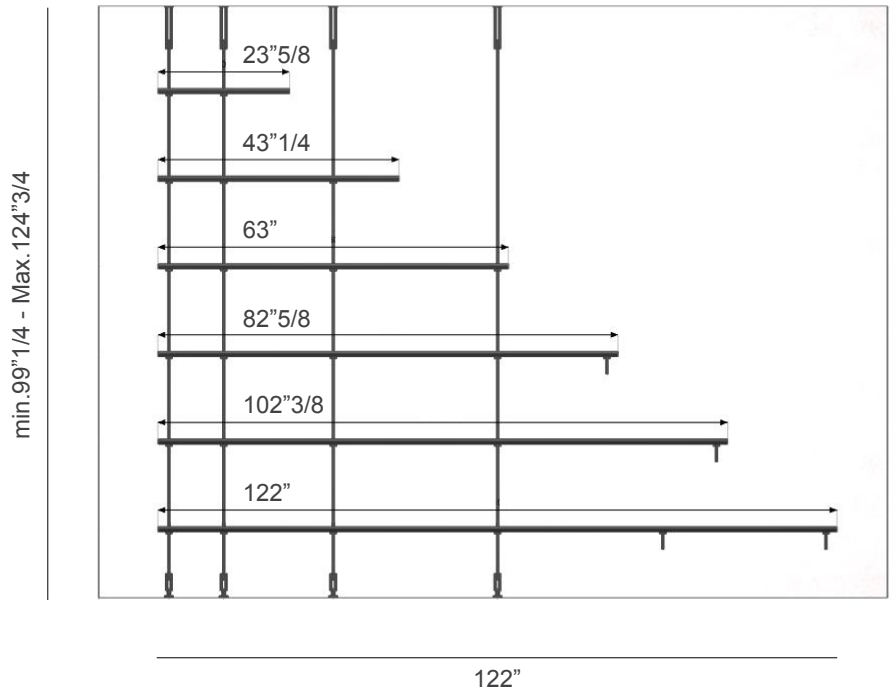

### Suggested compositions

**Composition 1:**  
63"W x 11"3/8D

min. 99"1/4 - Max. 124"3/4

63"

**Composition 2:**  
63"W x 11"3/8D

min. 99"1/4 - Max. 124"3/4

63"

## Airport

**Composition 5:**  
102<sup>3</sup>/<sub>8</sub>W x 11<sup>3</sup>/<sub>8</sub>D

**Composition 6:**  
122"W x 11<sup>3</sup>/<sub>8</sub>D

## Airport

**Composition 7:**  
122"W x 11"3/8D

**Composition 8:**  
122"W x 11"3/8D

## Airport

**Composition 9:**  
141"3/4W x 11"3/8D

**Composition 10:**  
161"3/8W x 11"3/8D