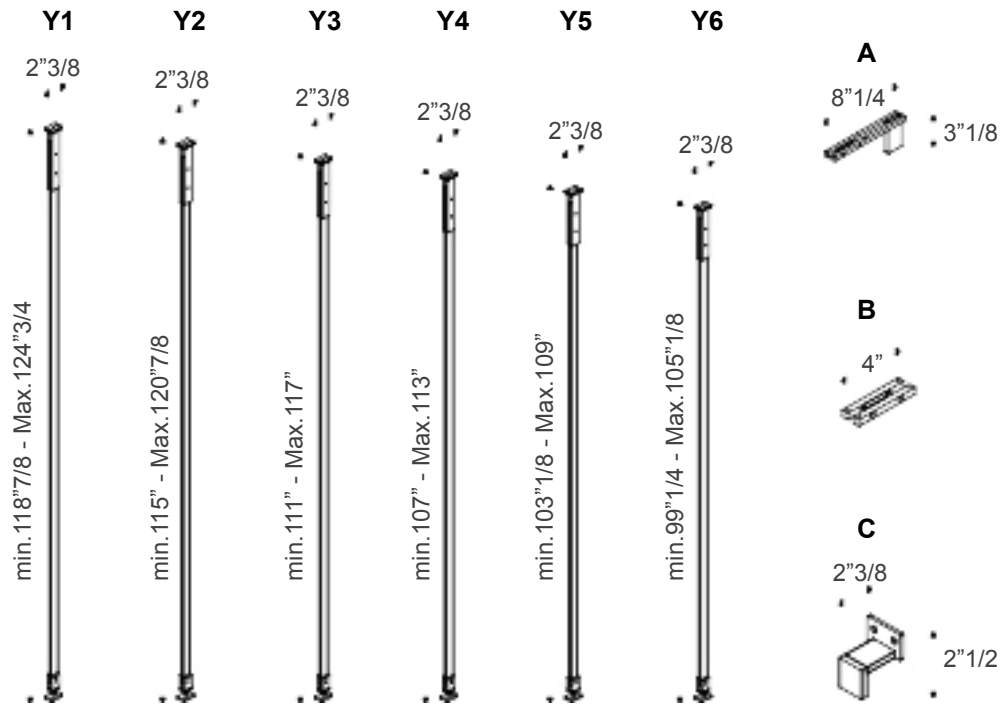

Airport

Single elements