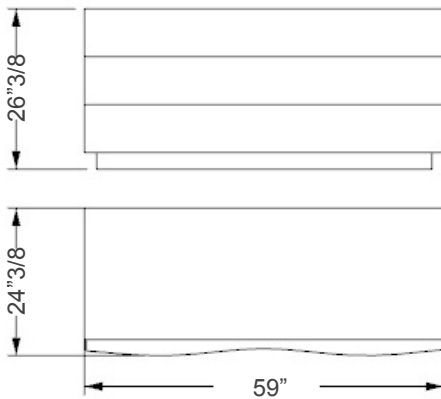

Onda

Design: Sacha Lakic

Description

Dresser in lacquered wood with curved drawer's fronts. Black matt lacquered plinth. Made in Italy.

Onda

Dimensions

A: 59"W x 24"3/8D x 26"3/8H - 3 drawers

B: 59"W x 24"3/8D x 34"1/4H - 4 drawers

C: 29"1/2W x 20"D x 50"3/8H - 6 drawers

A

B

C