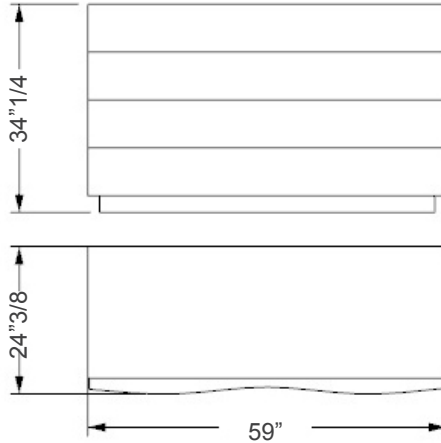

Onda

Design: Sacha Lakic

Description

Dresser in lacquered wood with curved drawer's fronts. Black matt lacquered plinth. Made in Italy.

Onda

Dimensions

A: 59"W x 24"3/8D x 26"3/8H - 3 drawers

B: 59"W x 24"3/8D x 34"1/4H - 4 drawers

C: 29"1/2W x 20"D x 50"3/8H - 6 drawers

A

B

C