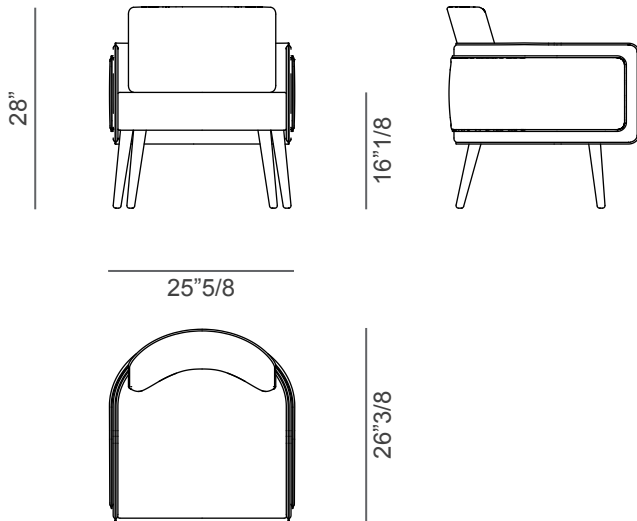

Amet

Dimensions

25"5/8W x 26"3/8D x 28"H
Seat height: 16"1/8

Wooden Legs