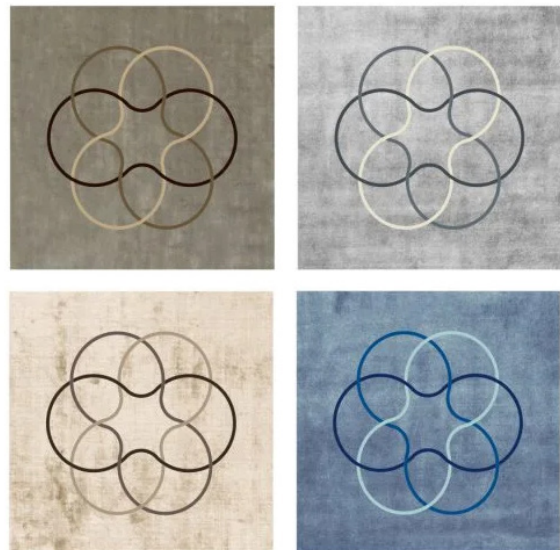

Cerchiotto

Design: Reflex

Description

Rug in tencel and New Zealand wool. Made in Italy.

Cerchiotto

Dimensions

- A: 98"3/8W x 118"1/8D
- B: 98"3/8W x 157"1/2D
- C: 118"1/8W x 157"1/2D
- D: 118"1/8W x 118"1/8D
- E: Ø118"1/8