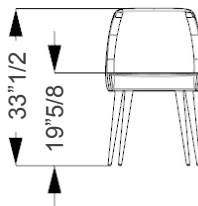

Dimensions

Chair: 19"5/8W x 23"1/4D x 33"1/2H

Armchair: 22"7/8W x 23"1/4D x 33"1/2H

Chair

Armchair