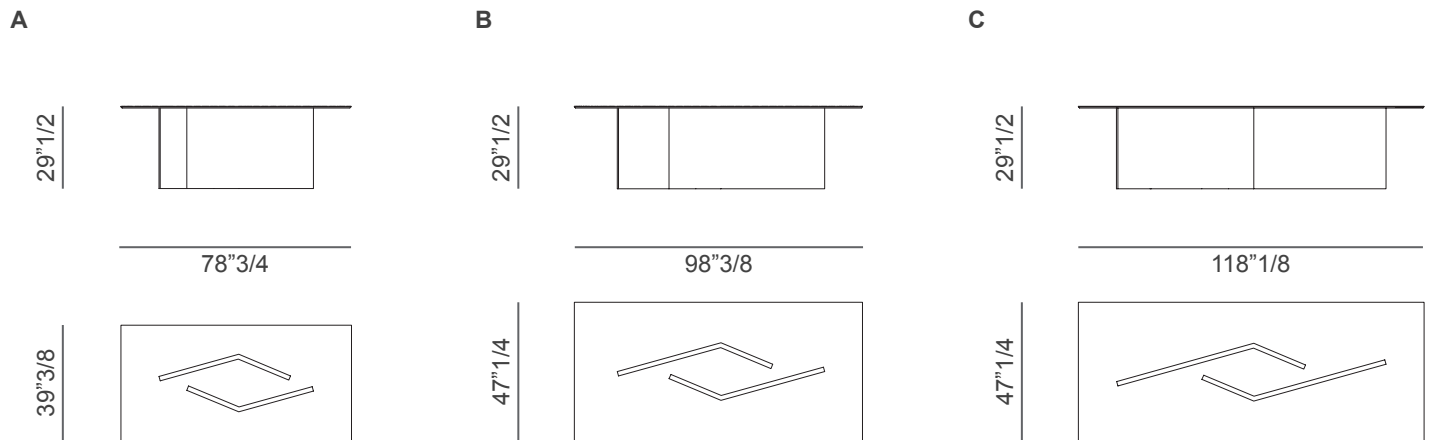

### *Description*

Fixed dining table with wooden base with edges in Bronze finish. The inner side is covered in bronze mirror and the external side in Marble glass. Rectangular top in 5/8" thick extra-clear glass with polished edges, or octagonal top in 5/8" thick extra-clear or dark brass glass with 1"3/8 bevelled edges. Made in Italy.

### Dimensions

- A: 78"3/4W x 39"3/8D x 29"1/2H
- B: 98"3/8W x 47"1/4D x 29"1/2H
- C: 118"1/8W x 47"1/4D x 29"1/2H
- D: 98"3/8W x 47"1/4D x 29"1/2H
- E: 118"1/8W x 47"1/4D x 29"1/2H

#### RECTANGULAR - Extra-clear glass top