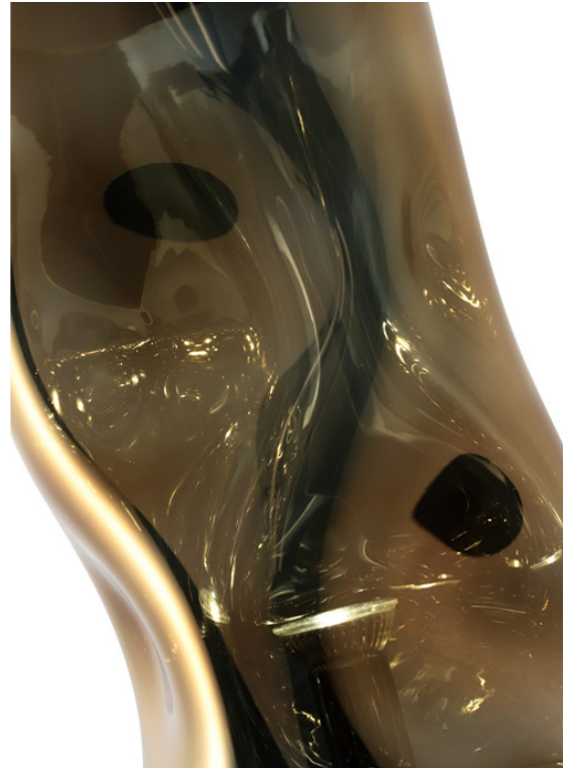

Dandolo

Design: Reflex

Description

Suspension lamp in Murano glass.
Black ceiling support. LED system
(7W GU10 110-240V 2700-3000K).
Made in Italy.

Dimensions

Ø7"7/8 x 11"7/8H
(51"1/8 - 236"1/4 Max.H)