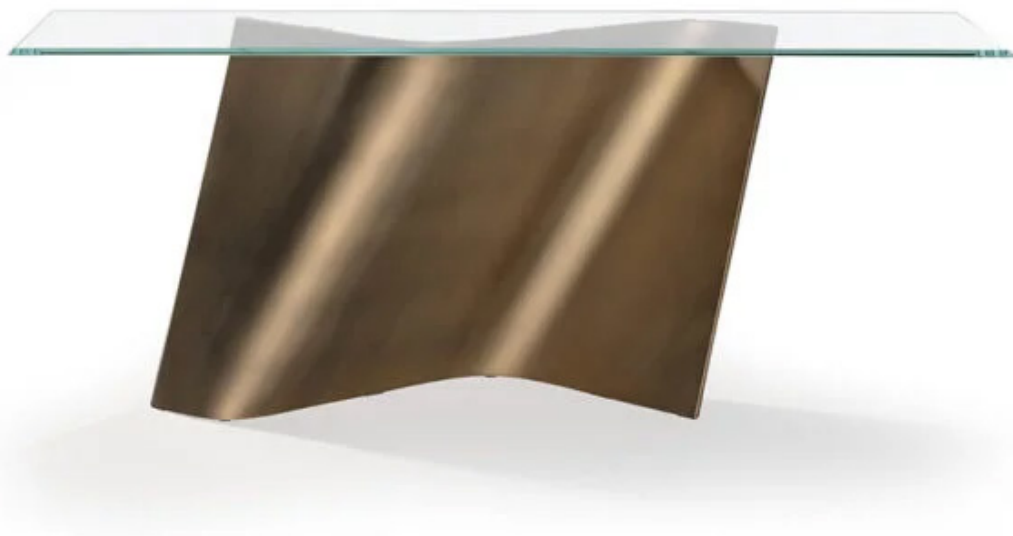

## Esse

*Design: Tulczinsky*

### *Description*

Console with base in 5/8" thick extra-clear curved glass. Top in 1/2" thick transparent or extra-clear glass with polished edges. Made in Italy.

### *Dimensions*

**A:** 51"1/8W x 15"3/4D x 29"1/8H

**B:** 59"W x 15"3/4D x 29"1/8H