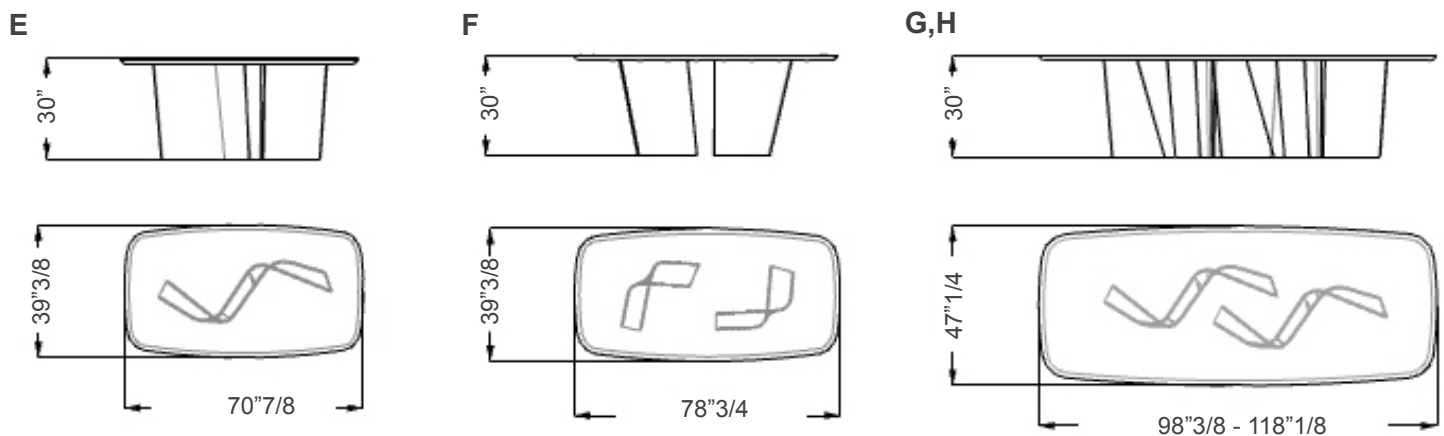

Esse

Design: Tulczinsky

Description

Dining table with bases in 5/8" thick extra-clear curved glass. Rectangular or square-round top in bevel wood or square-round top in bevel wood with 2 built-in Lazy Susan plates in Mesh glass or in Marmoreflex. Made in Italy.

Esse

Dimensions

Rectangular top

A: 70"7/8W x 39"3/8D x 30"H

B: 78"3/4W x 39"3/8D x 30"H

C: 98"3/8W x 47"1/4D x 30"H

D: 118"1/8W x 47"1/4D x 30"H

Square-round top

E: 70"7/8W x 39"3/8D x 30"H

F: 78"3/4W x 39"3/8D x 30"H

G: 98"3/8W x 47"1/4D x 30"H

H: 118"1/8W x 47"1/4D x 30"H

Esse

Dimensions

Square- round top

I: 110"1/4W x 55"1/8D x 30"H