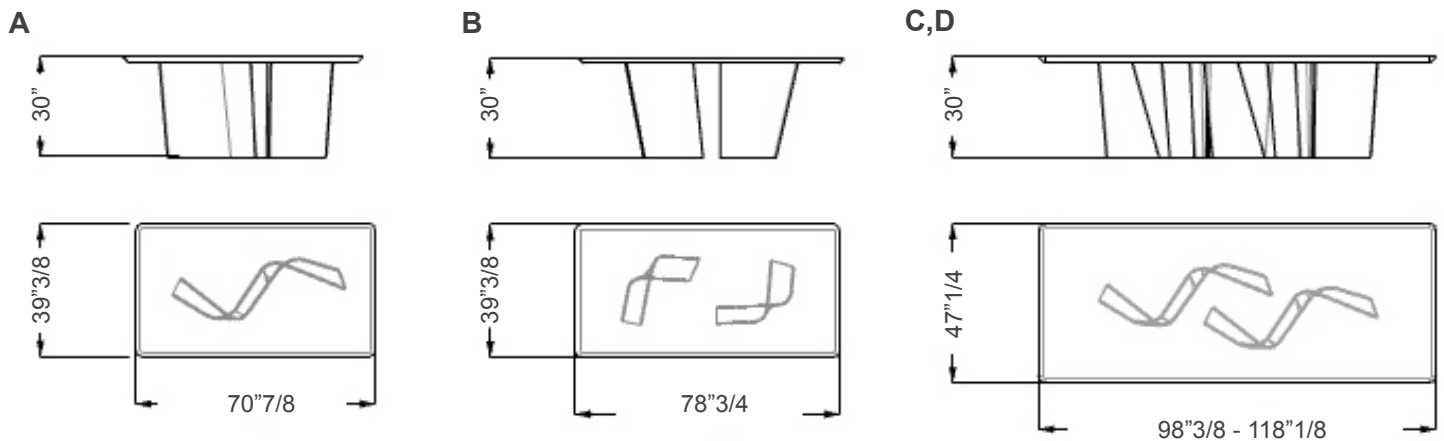

Esse

Design: Tulczinsky

Description

Dining table with bases in 5/8" thick extra-clear curved glass. Rectangular or square-round top in bevel wood or square-round top in bevel wood with 2 built-in Lazy Susan plates in Mesh glass or in Marmoreflex. Made in Italy.

Esse

Dimensions

Rectangular top

A: 70"7/8W x 39"3/8D x 30"H

B: 78"3/4W x 39"3/8D x 30"H

C: 98"3/8W x 47"1/4D x 30"H

D: 118"1/8W x 47"1/4D x 30"H

Square-round top

E: 70"7/8W x 39"3/8D x 30"H

F: 78"3/4W x 39"3/8D x 30"H

G: 98"3/8W x 47"1/4D x 30"H

H: 118"1/8W x 47"1/4D x 30"H

Esse

Dimensions

Square- round top

I: 110"1/4W x 55"1/8D x 30"H