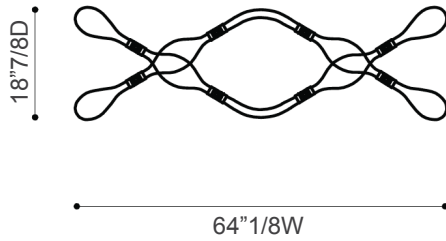

Firefly

Design: Emanuele Missaglia

Description

Suspension chandelier in transparent blown glass. Consists of 3 modules (terminal, central, corner) to be combined together and conceive different layouts. Chromed metal joint with LED bulbs (1,5W G4 12V 2700-3000K). For custom compositions, please take in to consideration the following: Minimum compositions made with 2 terminals and 1 corner or 2 terminals and 1 central. Made in Italy.

Dimensions

Terminal: 11"W x 4"3/8H
Central: 17"3/8W x 7"1/2H
Corner: 13"3/4W x 5"1/2D

Firefly

Suggested compositions

Compositon A

Compositon B

Compositon C

Compositon D