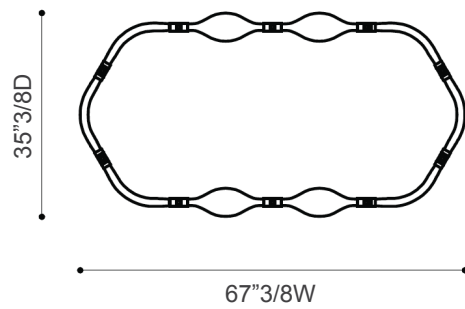

Firefly

Design: Emanuele Missaglia

Description

Suspension chandelier in transparent blown glass. Consists of 3 modules (terminal, central, corner) to be combined together and conceive different layouts. Chromed metal joint with LED bulbs (1,5W G4 12V 2700-3000K). For custom compositions, please take in to consideration the following: Minimum compositions made with 2 terminals and 1 corner or 2 terminals and 1 central. Made in Italy.

Dimensions

Terminal: 11"W x 4"3/8H
Central: 17"3/8W x 7"1/2H
Corner: 13"3/4W x 5"1/2D

Firefly

Suggested compositions

Compositon A

Compositon B

Compositon C

Compositon D