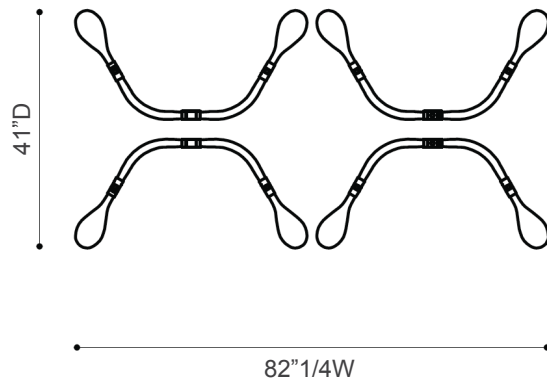

Firefly

Design: Emanuele Missaglia

Description

Suspension chandelier in transparent blown glass. Consists of 3 modules (terminal, central, corner) to be combined together and conceive different layouts. Chromed metal joint with LED bulbs (1,5W G4 12V 2700-3000K). For custom compositions, please take in to consideration the following: Minimum compositions made with 2 terminals and 1 corner or 2 terminals and 1 central. Made in Italy.

Dimensions

Terminal: 11"W x 4"3/8H
Central: 17"3/8W x 7"1/2H
Corner: 13"3/4W x 5"1/2D

Firefly

Suggested compositions

Compositon A

Compositon B

Compositon C

Compositon D