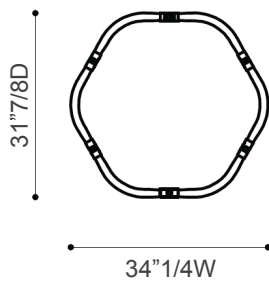

Firefly

Design: Emanuele Missaglia

Description

Suspension chandelier in transparent blown glass. Consists of 3 modules (terminal, central, corner) to be combined together and conceive different layouts. Chromed metal joint with LED bulbs (1,5W G4 12V 2700-3000K). For custom compositions, please take in to consideration the following: Minimum compositions made with 2 terminals and 1 corner or 2 terminals and 1 central. Made in Italy.

Dimensions

Terminal: 11"W x 4"3/8H
Central: 17"3/8W x 7"1/2H
Corner: 13"3/4W x 5"1/2D

Firefly

Suggested compositions

Compositon A

Compositon B

Compositon C

Compositon D