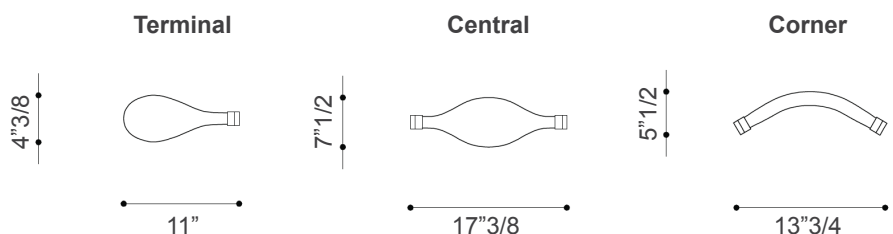

Firefly

Design: Emanuele Missaglia

Description

Suspension chandelier in transparent blown glass. Consists of 3 modules (terminal, central, corner) to be combined together and conceive different layouts. Chromed metal joint with LED bulbs (1,5W G4 12V 2700-3000K). For custom compositions, please take in to consideration the following: Minimum compositions made with 2 terminals and 1 corner or 2 terminals and 1 central. Made in Italy.

Dimensions

Terminal: 11"W x 4"3/8H
Central: 17"3/8W x 7"1/2H
Corner: 13"3/4W x 5"1/2D

Firefly

Suggested compositions

Compositon A

Compositon B

Compositon C

Compositon D