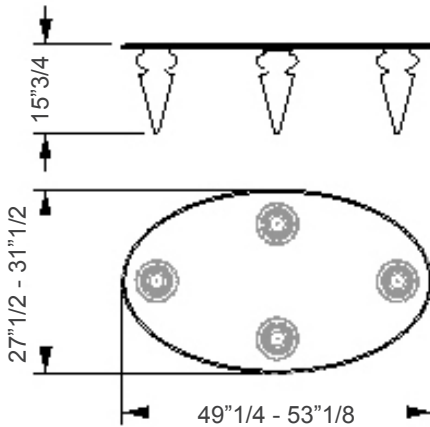

Gran Canal

Design: Riccardo Lucatello

Description

Coffee table with legs in transparent or colored smooth Murano glass, or in ribbed Murano glass. Square or rectangular 1/2" thick glass top with polished edges, round or oval 1/2" thick glass top with 45° bevel or rectangular top in 3/8" thick extra-clear glass with rounded corners radius 5"1/8 and 45° bevel. Made in Italy.

Gran Canal

Dimensions

Square top

A: 41"3/4W x 41"3/4D x 15"3/4H

B: 47"1/4W x 47"1/4D x 15"3/4H

A, B

Rectangular top

C: 47"1/4W x 31"1/2D x 15"3/4H

C

Round top

D: Ø41"3/4 x 15"3/4H

E: Ø47"1/4 x 15"3/4H

F: Ø51"1/8 x 15"3/4H

D, E, F

Oval top

G: 49"1/4W x 27"1/2D x 15"3/4H

H: 53"1/8W x 31"1/2D x 15"3/4H

G, H

Rounded top

I: 55"1/8W x 35"3/8D x 15"3/4H

I