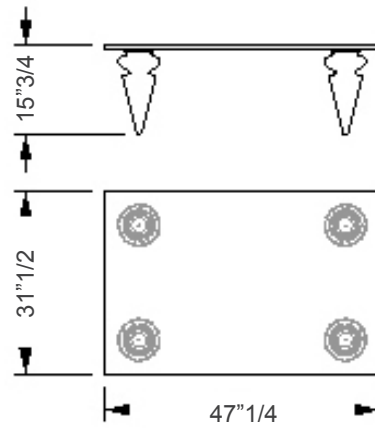

Gran Canal

Design: Riccardo Lucatello

Description

Coffee table with legs in transparent or colored smooth Murano glass, or in ribbed Murano glass. Square or rectangular 1/2" thick glass top with polished edges, round or oval 1/2" thick glass top with 45° bevel or rectangular top in 3/8" thick extra-clear glass with rounded corners radius 5"1/8 and 45° bevel. Made in Italy.

Gran Canal

Dimensions

Square top

A: 41"3/4W x 41"3/4D x 15"3/4H

B: 47"1/4W x 47"1/4D x 15"3/4H

A, B

Rectangular top

C: 47"1/4W x 31"1/2D x 15"3/4H

C

Round top

D: Ø41"3/4 x 15"3/4H

E: Ø47"1/4 x 15"3/4H

F: Ø51"1/8 x 15"3/4H

D, E, F

Oval top

G: 49"1/4W x 27"1/2D x 15"3/4H

H: 53"1/8W x 31"1/2D x 15"3/4H

G, H

Rounded top

I: 55"1/8W x 35"3/8D x 15"3/4H

I