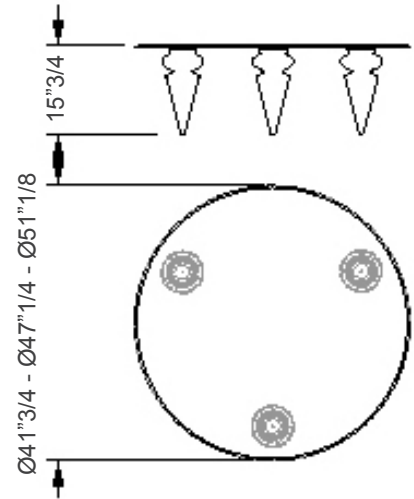

Gran Canal

Design: Riccardo Lucatello

Description

Coffee table with legs in transparent or colored smooth Murano glass, or in ribbed Murano glass. Square or rectangular 1/2" thick glass top with polished edges, round or oval 1/2" thick glass top with 45° bevel or rectangular top in 3/8" thick extra-clear glass with rounded corners radius 5"1/8 and 45° bevel. Made in Italy.

Gran Canal

Dimensions

Square top

A: 41"3/4W x 41"3/4D x 15"3/4H

B: 47"1/4W x 47"1/4D x 15"3/4H

A, B

Rectangular top

C: 47"1/4W x 31"1/2D x 15"3/4H

C

Round top

D: Ø41"3/4 x 15"3/4H

E: Ø47"1/4 x 15"3/4H

F: Ø51"1/8 x 15"3/4H

D, E, F

Oval top

G: 49"1/4W x 27"1/2D x 15"3/4H

H: 53"1/8W x 31"1/2D x 15"3/4H

G, H

Rounded top

I: 55"1/8W x 35"3/8D x 15"3/4H

I