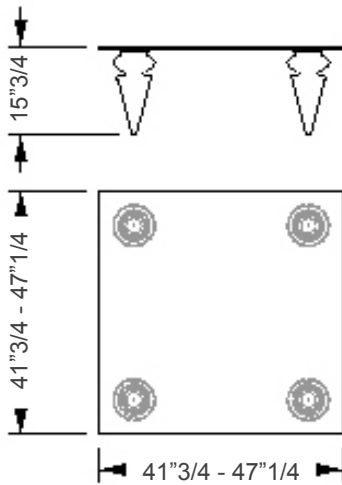

Gran Canal

Design: Riccardo Lucatello

Description

Coffee table with legs in transparent or colored smooth Murano glass, or in ribbed Murano glass. Square or rectangular 1/2" thick glass top with polished edges, round or oval 1/2" thick glass top with 45° bevel or rectangular top in 3/8" thick extra-clear glass with rounded corners radius 5"1/8 and 45° bevel. Made in Italy.

Gran Canal

Dimensions

Square top

A: 41"3/4W x 41"3/4D x 15"3/4H

B: 47"1/4W x 47"1/4D x 15"3/4H

A, B

Rectangular top

C: 47"1/4W x 31"1/2D x 15"3/4H

C

Round top

D: Ø41"3/4 x 15"3/4H

E: Ø47"1/4 x 15"3/4H

F: Ø51"1/8 x 15"3/4H

D, E, F

Oval top

G: 49"1/4W x 27"1/2D x 15"3/4H

H: 53"1/8W x 31"1/2D x 15"3/4H

G, H

Rounded top

I: 55"1/8W x 35"3/8D x 15"3/4H

I