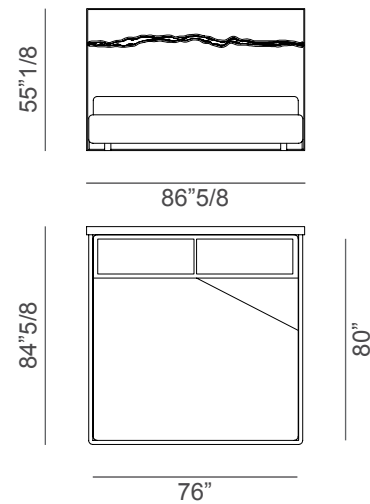

### Dimensions

#### Queen Size

70"7/8W x 84"5/8D x 55"1/8H

(To fit American Queen Size mattress: 60" x 80")

#### King Size

86"5/8W x 84"5/8D x 55"1/8H

(To fit American King Size mattress: 76" x 80")

#### Queen Size XL

137"3/8W x 84"5/8D x 55"1/8H

(To fit American Queen Size mattress: 60" x 80")