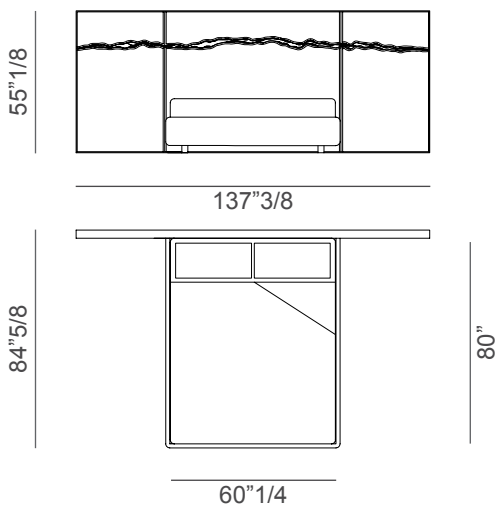

#### Queen Size

70"7/8W x 84"5/8D x 55"1/8H

(To fit American Queen Size mattress: 60" x 80")

#### King Size

86"5/8W x 84"5/8D x 55"1/8H

(To fit American King Size mattress: 76" x 80")

#### Queen Size XL

137"3/8W x 84"5/8D x 55"1/8H

(To fit American Queen Size mattress: 60" x 80")

#### King Size XL

153"1/8W x 84"5/8D x 55"1/8H

(To fit American King Size mattress: 76" x 80")