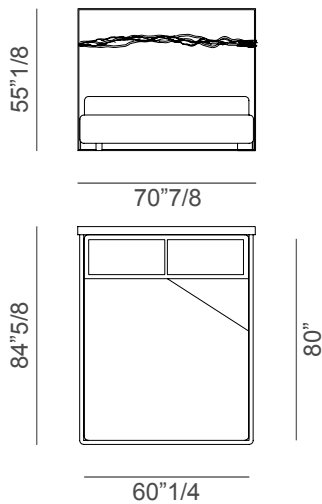

### Dimensions

#### Queen Size

70"7/8W x 84"5/8D x 55"1/8H

(To fit American Queen Size mattress: 60" x 80")

#### King Size

86"5/8W x 84"5/8D x 55"1/8H

(To fit American King Size mattress: 76" x 80")

#### King Size XL

153"1/8W x 84"5/8D x 55"1/8H

(To fit American King Size mattress: 76" x 80")