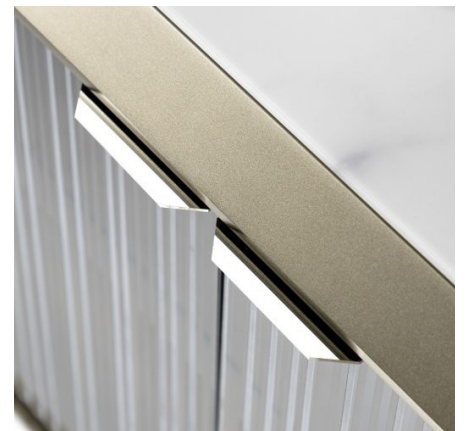

London

Design: Emanuele Missaglia

Description

Sideboard with base and top in bevelled wood and legs in metal, all in Bronze finish. Marble glass top insert. Four hinged doors and LED strip under the top with light switch sensor under the base. Glass shelves.

Available in 3 versions:

- A:** Structure and doors in extra clear glass with back in Marmoreflex
- B:** Supersilver glass structure with the 2 doors and central section of the back with London engravings
- C:** Structure, doors and back in extra clear glass

Made in Italy.

London

Dimensions

79"1/8W x 18"1/4D x 29"3/8H

29"3/8

79"1/8

18"1/4

- Led system with light switch sensor