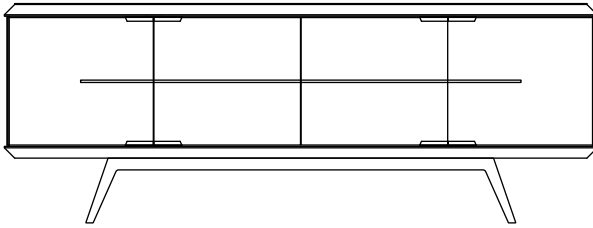

London

Design: Emanuele Missaglia

Description

Sideboard with base and top in bevelled wood and legs in metal, all in Bronze finish. Marble glass top insert. Four hinged doors and LED strip under the top with light switch sensor under the base. Glass shelves.

Available in 3 versions:

- A:** Structure and doors in extra clear glass with back in Marmoreflex
- B:** Supersilver glass structure with the 2 doors and central section of the back with London engravings
- C:** Structure, doors and back in extra clear glass

Made in Italy.

London

Dimensions

79"1/8W x 18"1/4D x 29"3/8H

29"3/8

79"1/8

18"1/4

- Led system with light switch sensor