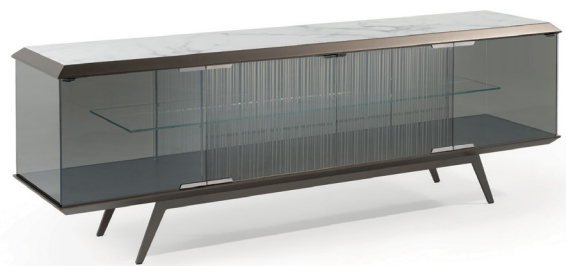

Version B

Version C