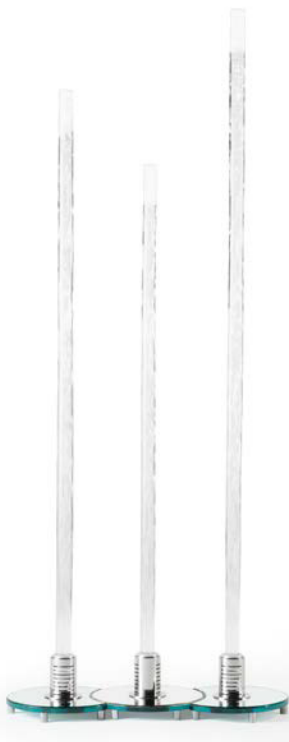

Lucciola

Design: Reflex

Description

Floor lamp in Murano glass with sandblasted top and round or half-moon mirror base. LED spot (1 x 7W GU10 110-240V 2700/3000K). Optional stem in gold Murano glass. Made in Italy.

Dimensions

- A: $\text{Ø}11\frac{7}{8}$ x $55\frac{1}{8}$ "H
- B: $\text{Ø}11\frac{7}{8}$ x 63 "H
- C: $\text{Ø}11\frac{7}{8}$ x $70\frac{7}{8}$ "H