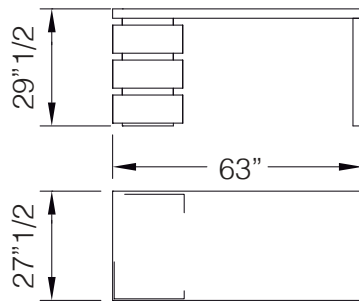

Luce

Dimensions

A: 63"W x 27"1/2"D x 29"1/2"H - 1 drawer unit

B: 86"5/8"W x 35"3/8"D x 29"1/2"H - 2 drawer units

C: 110"1/4"W x 35"3/8"D x 29"1/2"H - 2 drawer units

A

B

C