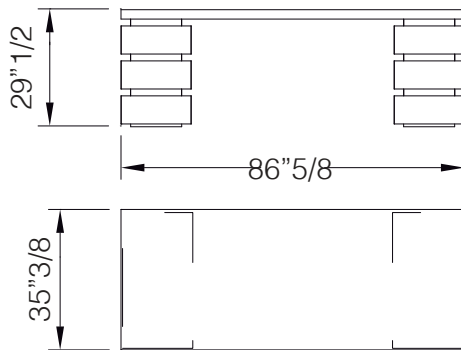

Luce

Design: Reflex

Description

Desk in wood shiny lacquered, shiny ebony or Canaletto walnut/Canaletto Henné. Single or double drawer's unit with partitions in etched glass with internal lighting. Wooden top with insert in lacquered glass for shiny lacquered version. Optional modesty panel and cable-hole. Made in Italy.

Luce

Dimensions

A: 63"W x 27"1/2"D x 29"1/2"H - 1 drawer unit

B: 86"5/8"W x 35"3/8"D x 29"1/2"H - 2 drawer units

C: 110"1/4"W x 35"3/8"D x 29"1/2"H - 2 drawer units

A

B

C