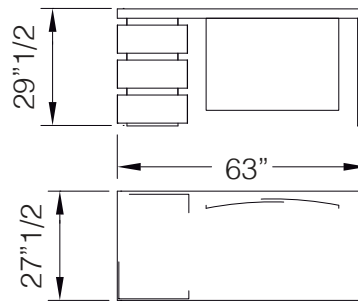

Luce

Design: Reflex

Description

Desk in wood shiny lacquered, shiny ebony or Canaletto walnut/Canaletto Henné. Single or double drawer's unit with partitions in etched glass with internal lighting. Wooden top with insert in lacquered glass for shiny lacquered version. Optional modesty panel and cable-hole. Made in Italy.

Luce

Dimensions

A: 63"W x 27"1/2"D x 29"1/2"H - 1 drawer unit

B: 86"5/8"W x 35"3/8"D x 29"1/2"H - 2 drawer units

C: 110"1/4"W x 35"3/8"D x 29"1/2"H - 2 drawer units

A

B

C