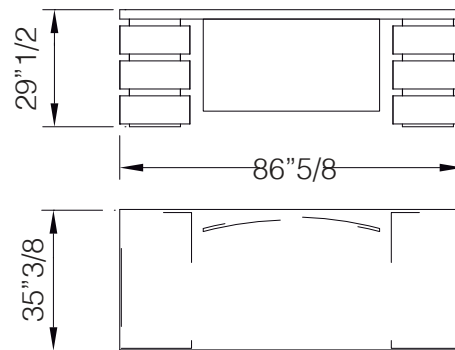

Luce

Design: Reflex

Description

Desk in wood shiny lacquered, shiny ebony or Canaletto walnut/Canaletto Henné. Single or double drawer's unit with partitions in etched glass with internal lighting. Wooden top with insert in lacquered glass for shiny lacquered version. Optional modesty panel and cable-hole. Made in Italy.

Luce

Dimensions

A: 63"W x 27"1/2"D x 29"1/2"H - 1 drawer unit

B: 86"5/8"W x 35"3/8"D x 29"1/2"H - 2 drawer units

C: 110"1/4"W x 35"3/8"D x 29"1/2"H - 2 drawer units

A

B

C