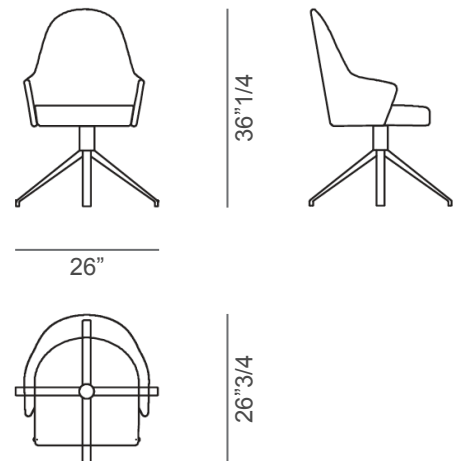

## Ludwig

*Design: Riccardo Lucatello*

without arms

with arms

### *Description*

Office chair or armchair with wooden structure and padded seat and back, covered in fabric or leather. Quilting available for the external back. Matching or contrasting piping in fabric or leather. Height adjustable 4-spoke raised fixed base, available in various metallic finishes. Available with or without arms. Made in Italy.

### *Dimensions*

26"W x 26"3/4D x 36"1/4H