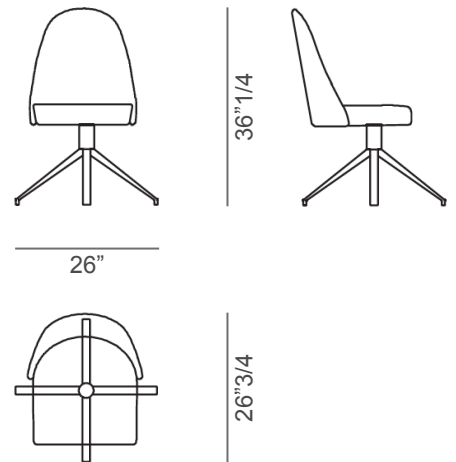

## Ludwig

*Design: Riccardo Lucatello*

without arms

with arms

### *Description*

Office chair or armchair with wooden structure and padded seat and back, covered in fabric or leather. Quilting available for the external back. Matching or contrasting piping in fabric or leather. Height adjustable 4-spoke raised fixed base, available in various metallic finishes. Available with or without arms. Made in Italy.

### *Dimensions*

26"W x 26"3/4D x 36"1/4H