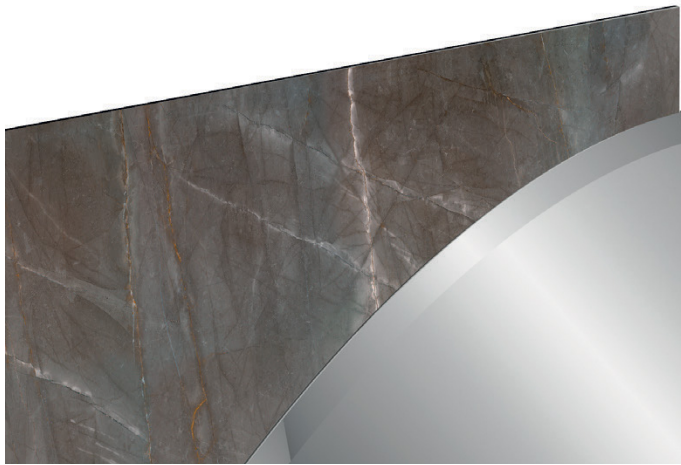

# Mondrian

*Design: Emanuele Missaglia*

## *Description*

Semicircular mirror in 1/8" thick extra clear glass with bevelled edges, inserted into a Marble Glass or Wood Glass rectangular panel. Made in Italy.

## *Dimensions*

47"1/4W x 78"3/4H x 1"5/8D

LEFT PANEL

47"1/4

RIGHT PANEL

78"3/4

47"1/4