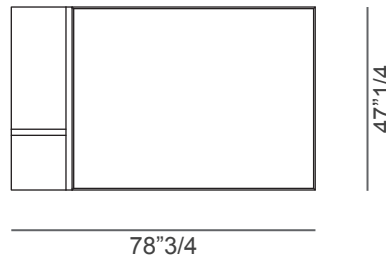

Mondrian

Design: Emanuele Missaglia

Description

Square or rectangular mirror in 1/8" thick extra clear glass with bevelled edges. Side inlays in Bronze finish lacquered glass with Marble Glass or Wood Glass. Made in Italy.

Dimensions

A: 47"1/4W x 47"1/4H x 1"5/8D

B: 78"3/4W x 47"1/4H x 1"5/8D

C: 47"1/4W x 78"3/4H x 1"5/8D

A

B

C