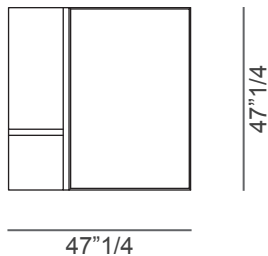

Mondrian

Design: Emanuele Missaglia

Description

Square or rectangular mirror in 1/8" thick extra clear glass with bevelled edges. Side inlays in Bronze finish lacquered glass with Marble Glass or Wood Glass. Made in Italy.

Dimensions

A: 47"1/4W x 47"1/4H x 1"5/8D

B: 78"3/4W x 47"1/4H x 1"5/8D

C: 47"1/4W x 78"3/4H x 1"5/8D

A

B

C