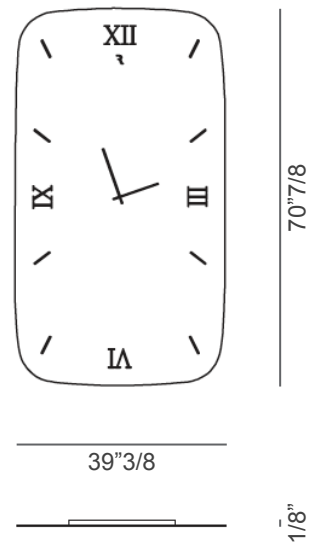

Nautilus

Design: Reflex

Description

Clock with structure in Marble Glass or Wood Glass, hands in titanium and Roman numerals in white sandblasted serigraphy. Back LED lighting available on demand. Made in Italy.

Nautilus

Dimensions

A: 39"3/8W x 1"1/8D x 39"3/8H

B: 63"W x 1"1/8D x 39"3/8H

C: 39"3/8W x 1"1/8D x 70"7/8H

A

B

C

Mirror

39"3/8W x 3/4"D x 39"3/8H

Example composition of mirror and clock