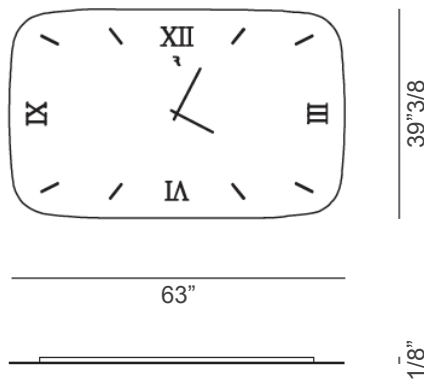

Nautilus

Design: Reflex

Description

Clock with structure in Marble Glass or Wood Glass, hands in titanium and Roman numerals in white sandblasted serigraphy. Back LED lighting available on demand. Made in Italy.

Nautilus

Dimensions

A: 39"3/8W x 1"1/8D x 39"3/8H

B: 63"W x 1"1/8D x 39"3/8H

C: 39"3/8W x 1"1/8D x 70"7/8H

A

B

C

Mirror

39"3/8W x 3/4"D x 39"3/8H

Example composition of mirror and clock