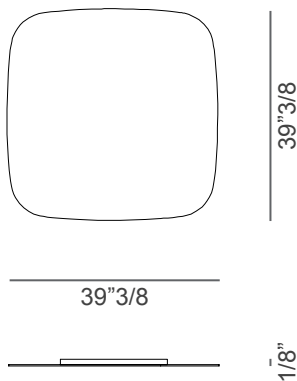

Nautilus

Dimensions

A: 39"3/8W x 1"1/8D x 39"3/8H

B: 63"W x 1"1/8D x 39"3/8H

C: 39"3/8W x 1"1/8D x 70"7/8H

A

B

C

Mirror

39"3/8W x 3/4"D x 39"3/8H

Example composition of mirror and clock