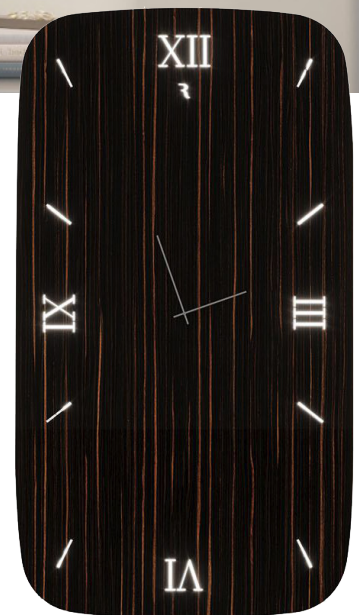

Nautilus

Design: Reflex

Description

Clock with structure in Marble Glass or Wood Glass, hands in titanium and Roman numerals in white sandblasted serigraphy. Back LED lighting available on demand. Made in Italy.

Nautilus

Dimensions

A: 39"3/8W x 1"1/8D x 39"3/8H

B: 63"W x 1"1/8D x 39"3/8H

C: 39"3/8W x 1"1/8D x 70"7/8H

A

B

C

Mirror

39"3/8W x 3/4"D x 39"3/8H

Example composition of mirror and clock