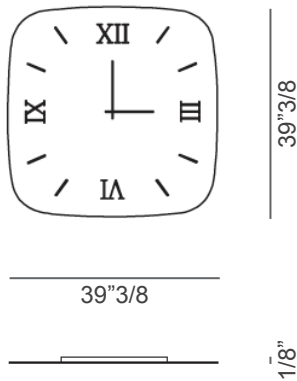

Nautilus

Design: Reflex

Description

Clock with structure in Marble Glass or Wood Glass, hands in titanium and Roman numerals in white sandblasted serigraphy. Back LED lighting available on demand. Made in Italy.

Nautilus

Dimensions

A: 39"3/8W x 1"1/8D x 39"3/8H

B: 63"W x 1"1/8D x 39"3/8H

C: 39"3/8W x 1"1/8D x 70"7/8H

A

B

C

Mirror

39"3/8W x 3/4"D x 39"3/8H

Example composition of mirror and clock