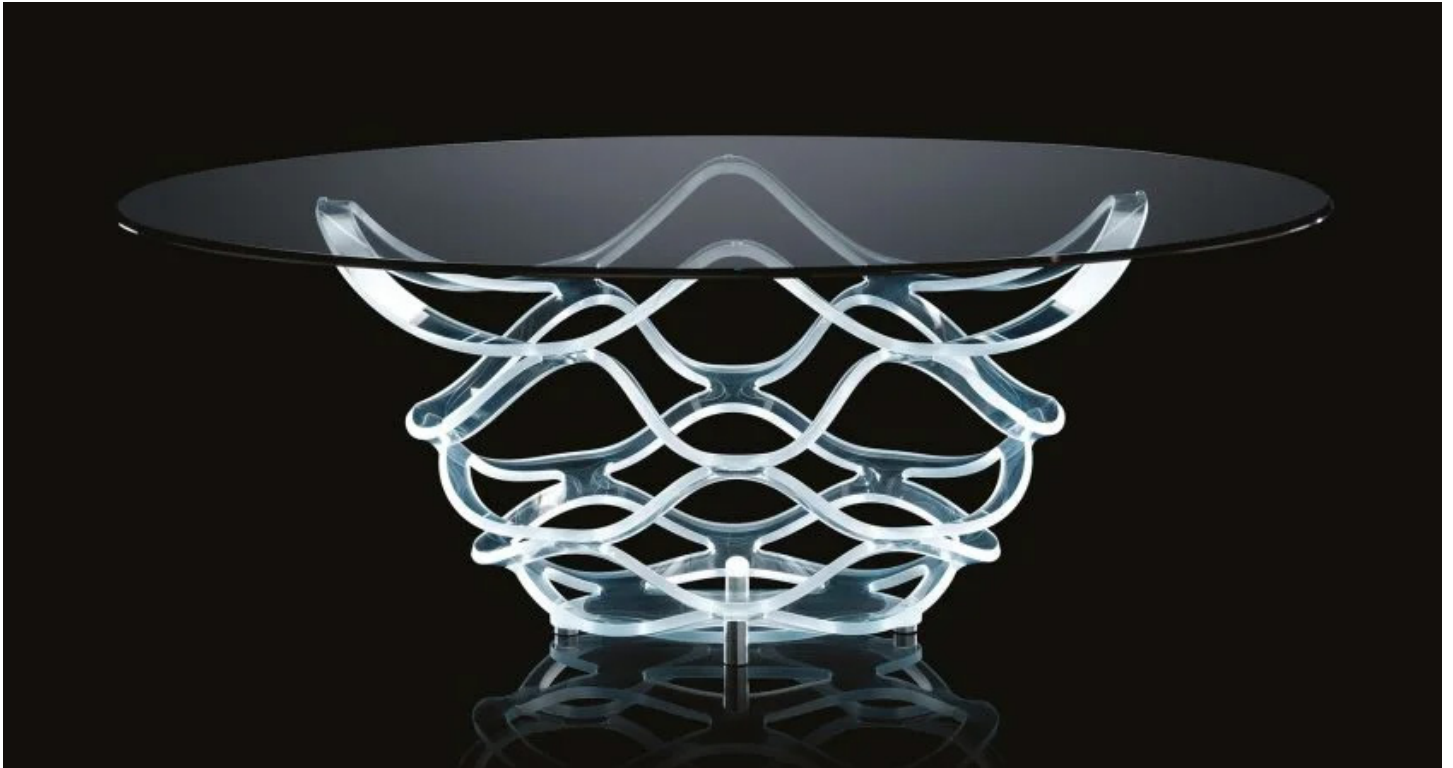

Neolitico

Design: Tulczynsky

Description

Dining table with 5/8" thick glass top with 45° bevel. Base in 1" thick curved glass or in black, brass, dark brass and titanium lacquered glass. Also available in 3/4" thick extra-clear glass. Made in Italy.

Neolitico

Dimensions

- A: $\text{Ø}47\frac{1}{4}$ x $29\frac{1}{2}$ H
- B: $\text{Ø}59$ x $29\frac{1}{2}$ H
- C: $\text{Ø}63$ x $29\frac{1}{2}$ H
- D: $\text{Ø}70\frac{7}{8}$ x $29\frac{1}{2}$ H
- E: $70\frac{7}{8}$ W x 59 "D x $29\frac{1}{2}$ H
- F: $78\frac{3}{4}$ W x 59 "D x $29\frac{1}{2}$ H