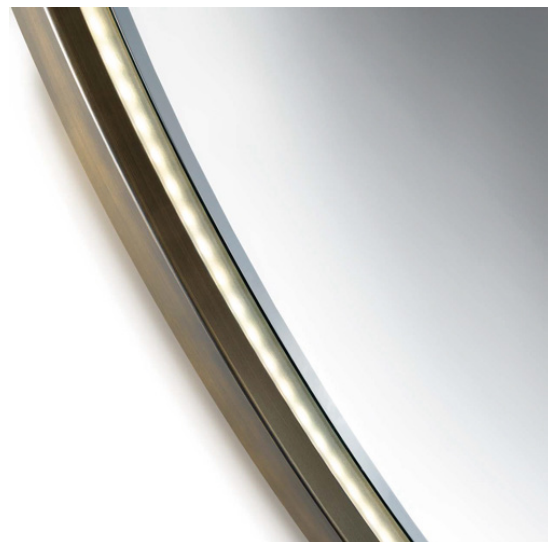

## *Description*

Mirror in extra clear glass, 1/8" thick. Round, drop-shaped or rectangular frame in rounded wood, available in satin finishes. Optional LED lighting. Made in Italy.