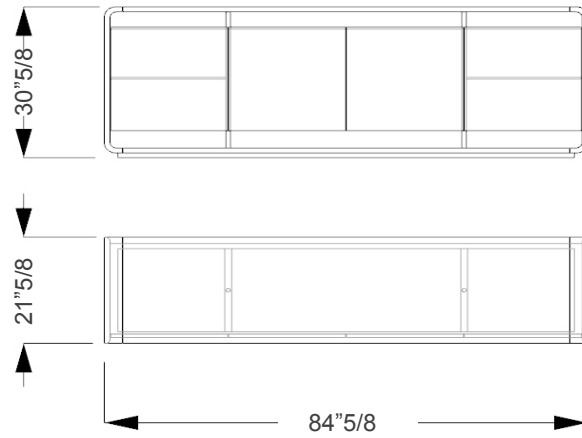

Oh

Design: Tulczinsky

Description

Sideboard with structure in shaped rounded wood in bronze, brass, dark brass or titanium finish. Four suspended doors with push-pull opening covered in Leather CAT.C, NATURALE, NABUK or COLORATA with quilting. Equipped with glass shelves. Optional drawer in the central compartment for the high version. Made in Italy.

Oh

Dimensions

High: 84"5/8W x 21"5/8D x 30"5/8H

Low: 84"5/8W x 15"3/4D x 20"7/8H

High

Low